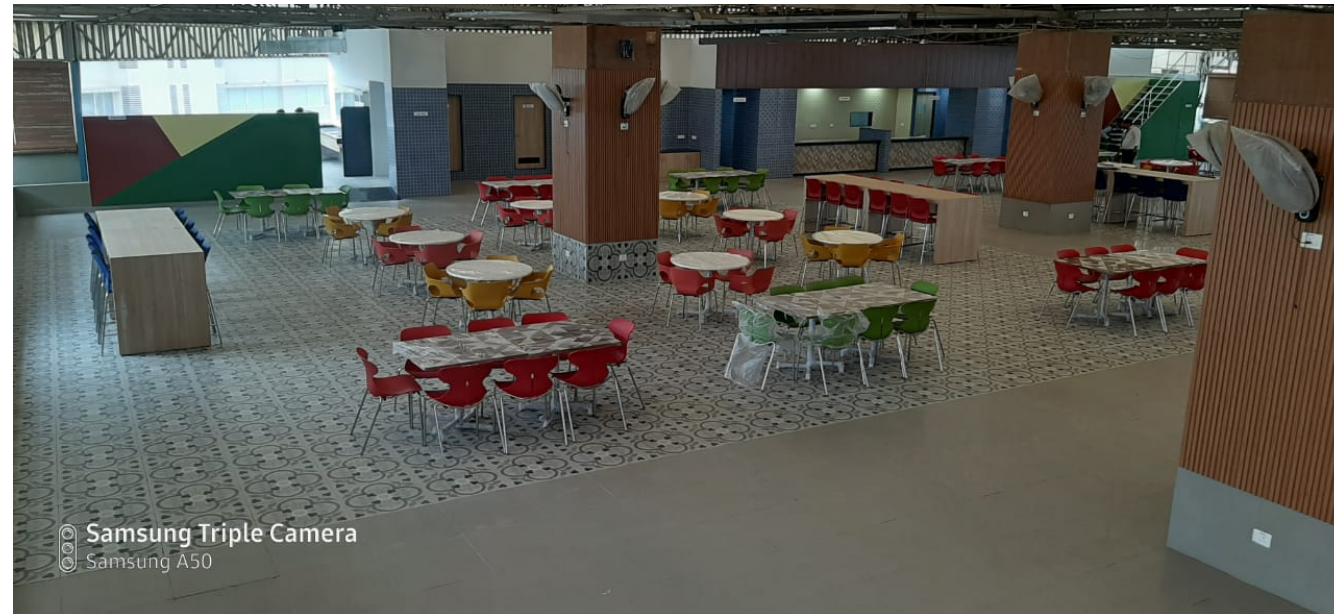

Conference, Plug-Fest and an Open Day with External Companies participation

- We have two Siemens offices in Pune.
- We can have the conference in any of the office premises.
- Or Siemens can also sponsor to have it in external locations- which can be a facility provided by the hotels: Few pictures of Conference rooms shown here.
- Plug Fest and an Open Day can be organized outside office in bigger location with all the infrastructure required.

Conference Room in Office with Video Conferencing facility

Cafeteria

Around Pune

Places to Visit Nearby Pune

Aga Khan Palace, Pune

Shaniwar Wada, Pune

Imagica Amusement Park

Places to Visit near Pune