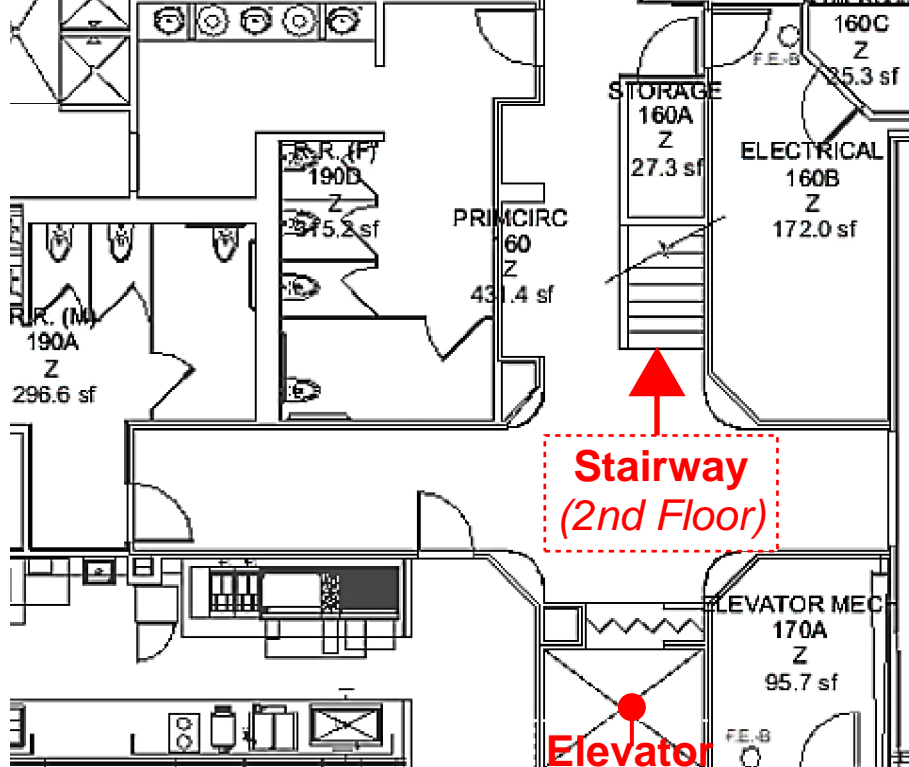

Map Satellite

**PARKING
STRUCTURE
#1**

**PARKING
STRUCTURE
#2**

**5535 Morehouse Drive
San Diego, Ca 92121**

S Building

**Meeting
HERE**

Front Entrance
(Sliding Doors)

Stairway
(2nd Floor)

S BUILDING

Elevator

The SPOT
(Cafe)

**S BUILDING
2nd Floor**

**Meeting Here
(S210)**

2nd Floor