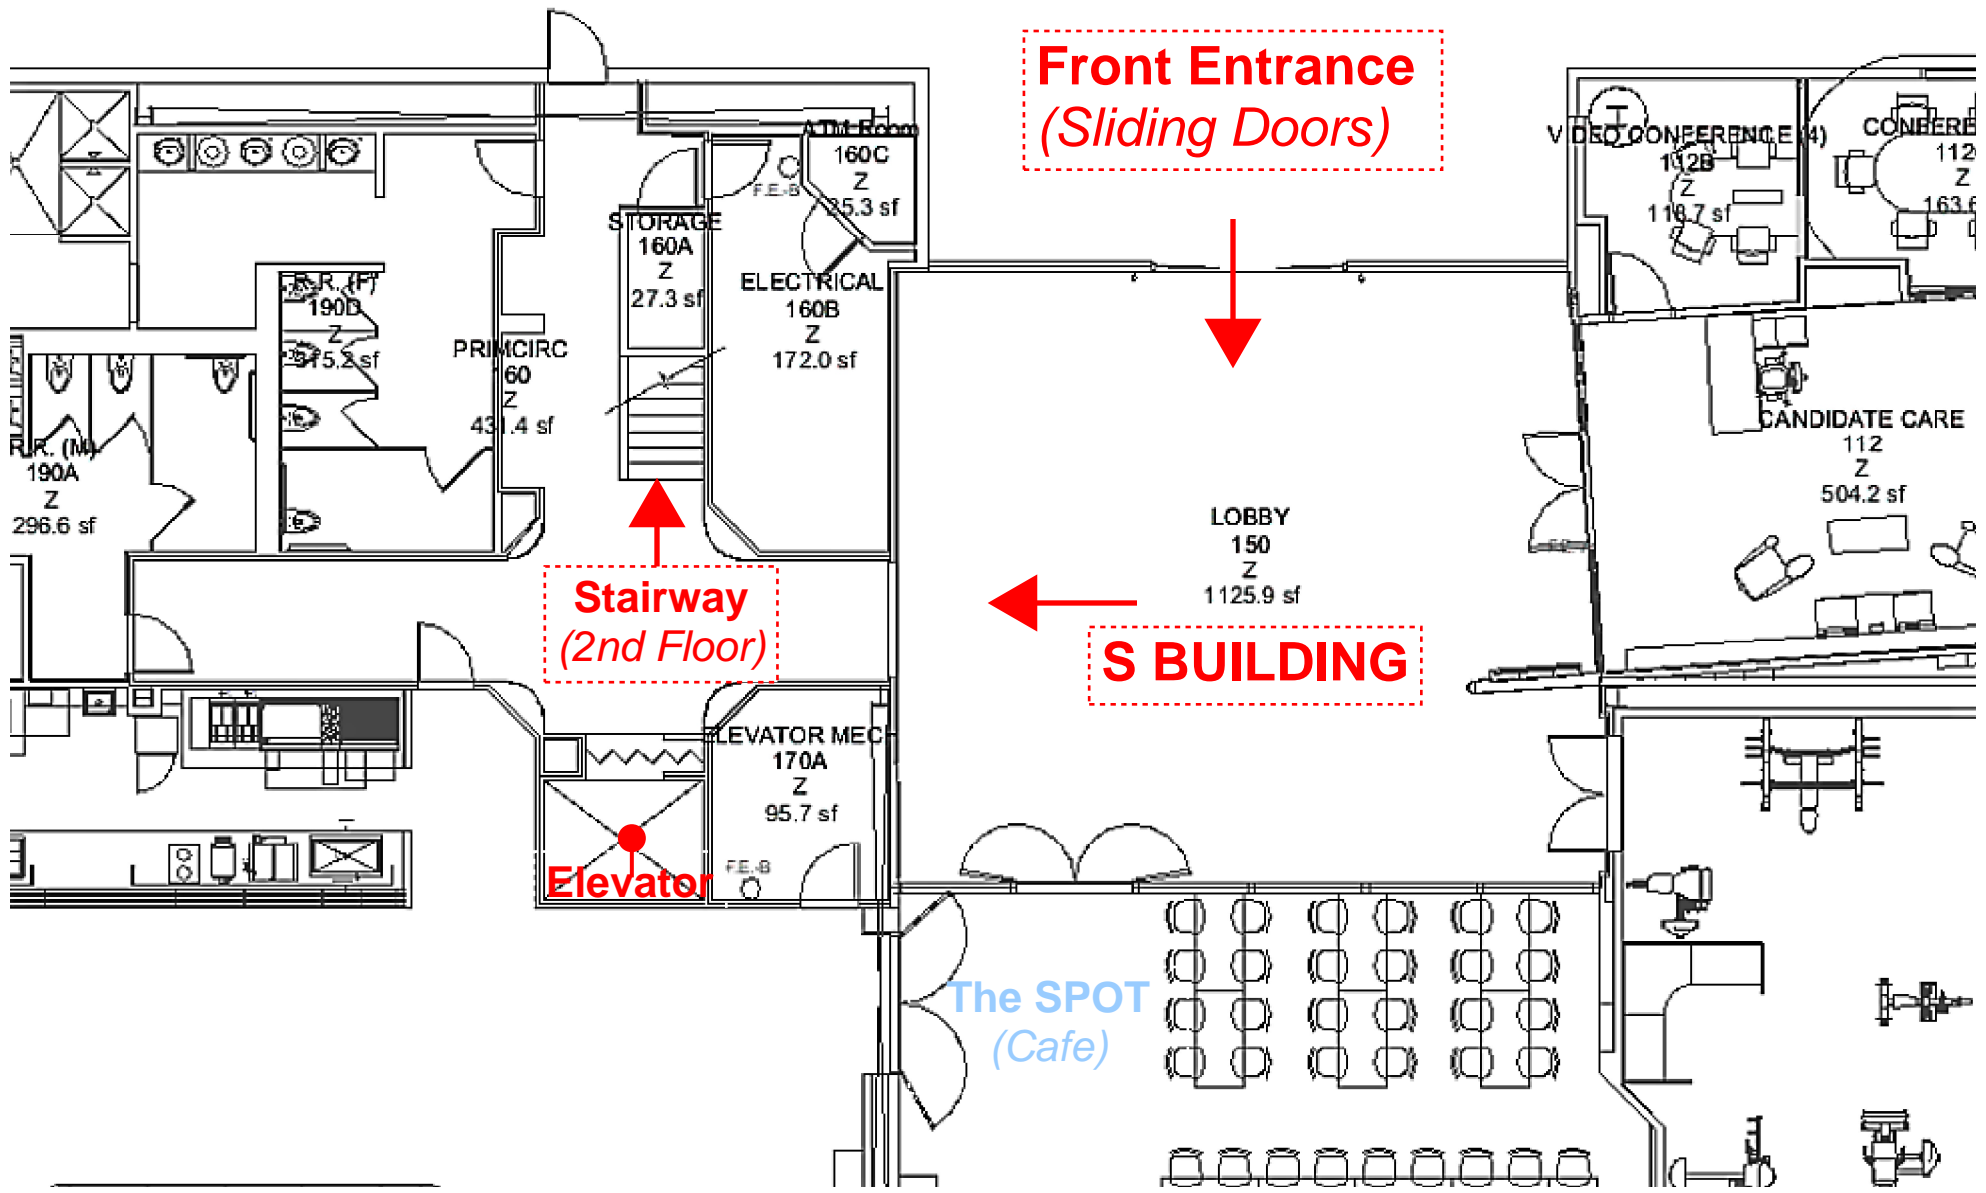

Map Satellite

**PARKING
STRUCTURE
#1**

**PARKING
STRUCTURE
#2**

**5535 Morehouse Drive
San Diego, Ca 92121**

S Building

**Meeting
HERE**

Front Entrance
(Sliding Doors)

Stairway
(2nd Floor)

S BUILDING

Elevator

The SPOT
(Cafe)

**S BUILDING
2nd Floor**

**Meeting Here
(S210)**

2nd Floor