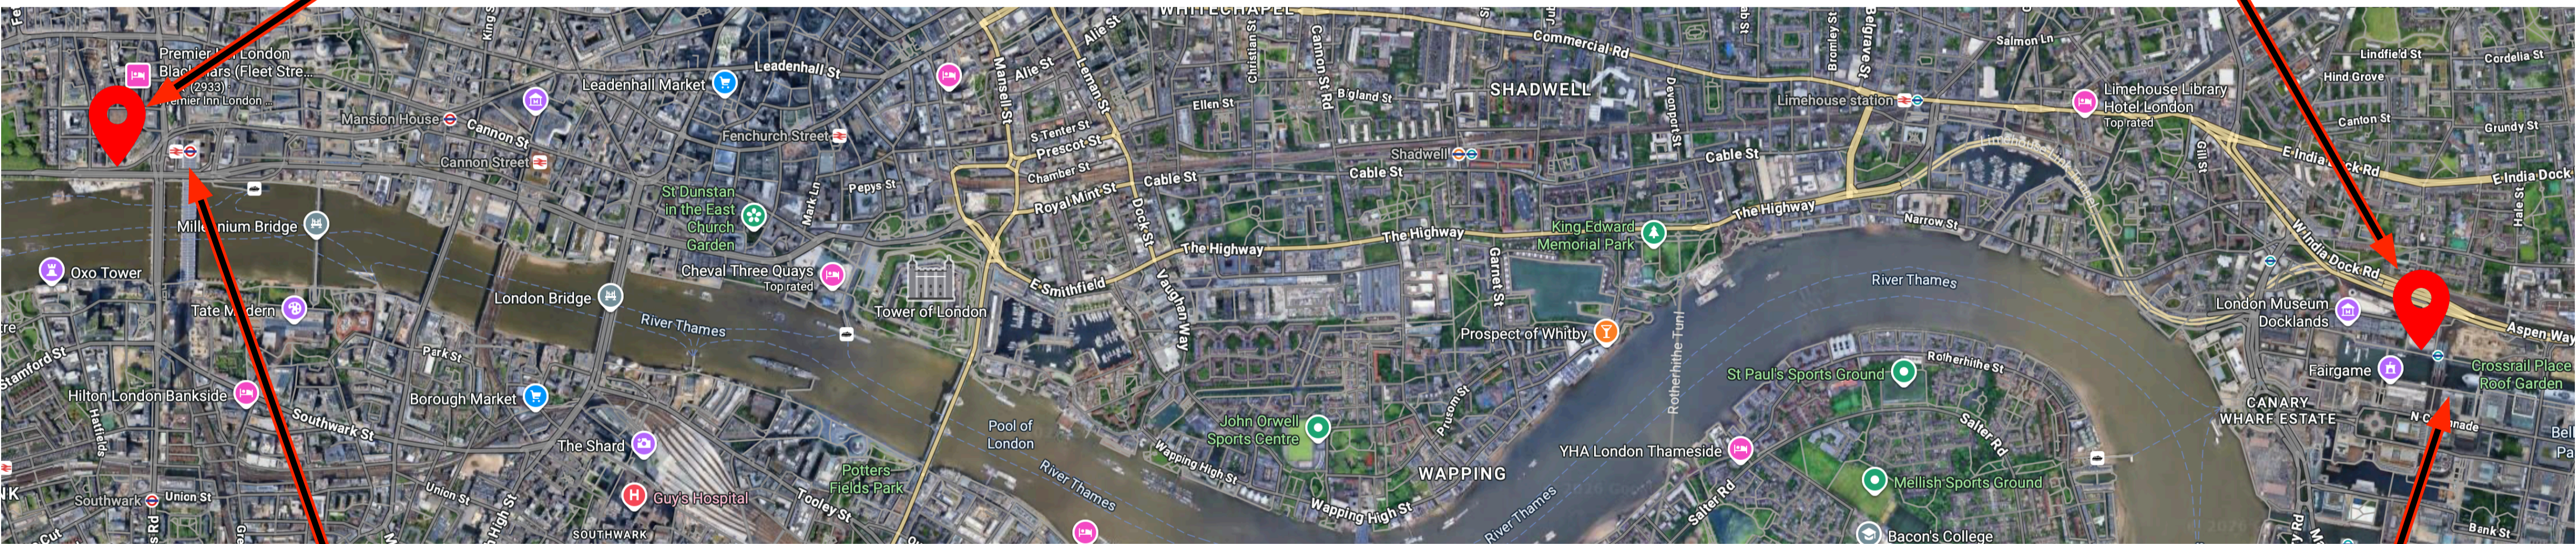

# W3C ODRL Workshop 2026

**Monday 20 July**

60 Victoria Embankment  
London, EC4Y 0JP

**Tuesday 21 July**

London Marriott Hotel  
22 Hertsmeare Road, Canary Wharf  
London, E14 4ED

**Blackfriars**  
4.4 ★★★★★ (179)  
Subway station · ♿  
· Underground Ltd, Blackfriars Rd

Circle District

**Blackfriars**  
4.5 ★★★★★ (613)  
Transit station · ♿  
· 179 Queen Victoria St

Thameslink  
Thameslink Replacement Bus

**Canary Wharf Station**  
4.4 ★★★★★ (25)  
Transport hub · ♿

Elizabeth line  
Jubilee  
DLR