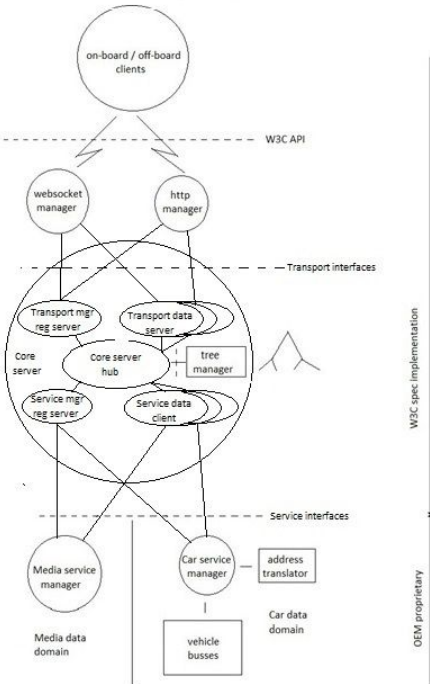

GEOTAB[®]

W3C Gen2 server architecture

Ulf Björkengren

W3C Gen2 deployment overview

- Deployment alternatives
 - Client - Internet/OEM cloud/In vehicle
 - AGT server - Internet/OEM cloud
 - AT server - In vehicle
 - Gen2 server - In vehicle

W3C Gen2 Github impl deployment overview

- Deployment alternatives
 - Client - Internet
 - AGT server - W3C/MIT cloud
 - AT server - W3C/MIT cloud
 - Gen2 server - W3C/MIT cloud

W3C Gen2 server architecture

- Server components, executing as separate processes/programs. Components communicate over WS, with JSON payloads
 - Transport managers
 - HTTP(S) manager
 - WS(S) manager
 - Core server
 - Service managers
 - Vehicle service manager
- Libs
 - Tree manager
- Underlying data source
 - Dummy values

W3C Gen2 core server architecture

- Core server components, executing as separate threads. Components communicate over Go channels, with JSON payloads
 - Transport manager reg server
 - Service manager reg server
 - Transport data server
 - Service data client
 - Core server hub