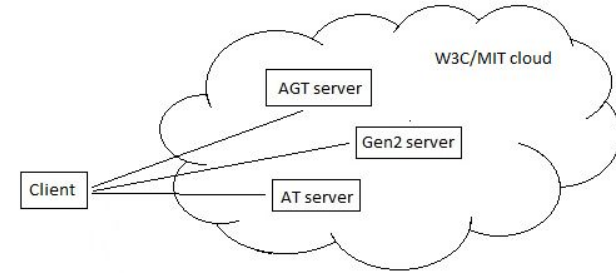

W3C Gen2 Github impl deployment overview

- Deployment alternatives
  - Client - Internet
  - AGT server - W3C/MIT cloud
  - AT server - W3C/MIT cloud
  - Gen2 server - W3C/MIT cloud