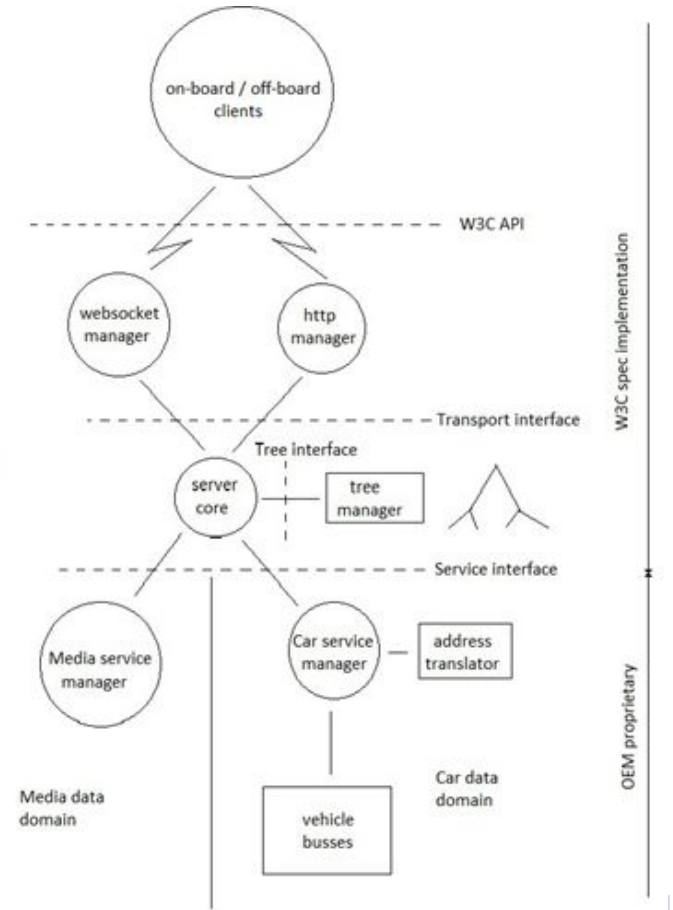

GEOTAB[®]

W3C Gen2 server architecture

Ulf Björkengren

W3C Gen2 deployment overview

- Deployment alternatives
 - Client - Internet/OEM cloud/In vehicle
 - AGT server - Internet/OEM cloud
 - AT server - In vehicle
 - Gen2 server - In vehicle

W3C Gen2 Github impl deployment overview

- Deployment alternatives
 - Client - Internet
 - AGT server - W3C/MIT cloud
 - AT server - W3C/MIT cloud
 - Gen2 server - W3C/MIT cloud

W3C Gen2 server architecture

- Server components, executing as separate processes/programs. Components communicate over WS, with JSON payloads
 - Transport managers
 - HTTP(S) manager
 - WS(S) manager
 - Core server
 - Service managers
 - Vehicle service manager
- Libs
 - Tree manager
- Underlying data source
 - Dummy values

W3C Gen2 core server architecture

- Core server components, executing as separate threads. Components communicate over Go channels, with JSON payloads
 - Transport manager reg server
 - Service manager reg server
 - Transport data server
 - Service data client
 - Core server hub