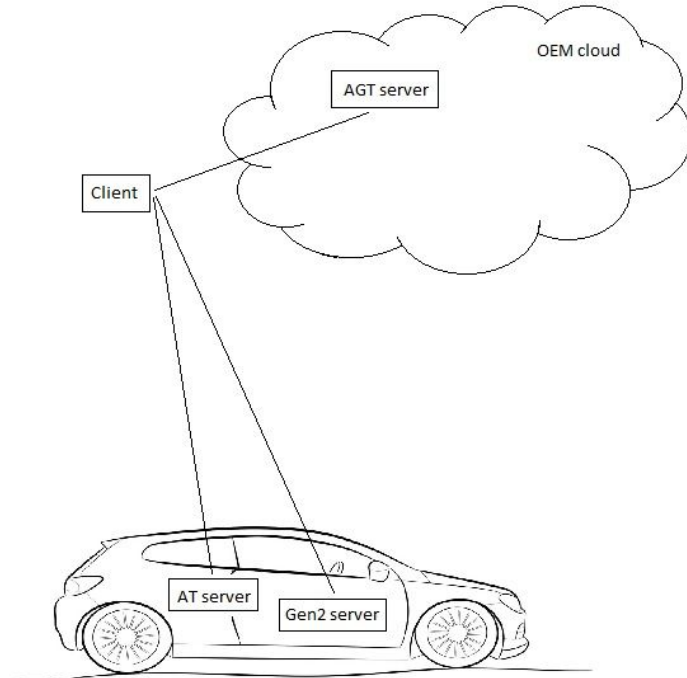

GEOTAB[®]

W3C Gen2 server architecture

Ulf Björkengren

W3C Gen2 deployment overview

- Deployment alternatives
 - Client - Internet/OEM cloud/In vehicle
 - AGT server - Internet/OEM cloud
 - AT server - In vehicle
 - Gen2 server - In vehicle

W3C Gen2 Github impl deployment overview

- Deployment alternatives
 - Client - Internet
 - AGT server - W3C/MIT cloud
 - AT server - W3C/MIT cloud
 - Gen2 server - W3C/MIT cloud

W3C Gen2 server architecture