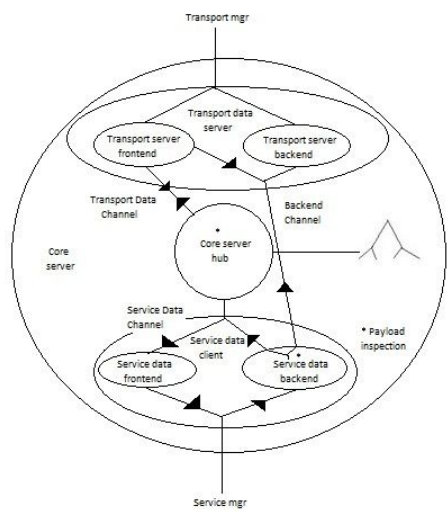

GEOTAB[®]

W3C Gen2 server architecture

Ulf Björkengren

W3C Gen2 deployment overview

- Deployment alternatives
 - Client - Internet/OEM cloud/In vehicle
 - AGT server - Internet/OEM cloud
 - AT server - In vehicle
 - Gen2 server - In vehicle

W3C Gen2 Github impl deployment overview

- Deployment alternatives
 - Client - Internet
 - AGT server - W3C/MIT cloud
 - AT server - W3C/MIT cloud
 - Gen2 server - W3C/MIT cloud

W3C Gen2 server architecture

- Server components, executing as separate processes/programs. Components communicate over WS, with JSON payloads
 - Transport managers
 - HTTP(S) manager
 - WS(S) manager
 - Core server
 - Service managers
 - Vehicle service manager
- Libs
 - Tree manager
- Underlying data source
 - Dummy values

W3C Gen2 core server architecture

- Core server components, executing as separate threads. Components communicate over Go channels, with JSON payloads
 - Transport manager reg server
 - Service manager reg server
 - Transport data server
 - Service data client
 - Core server hub