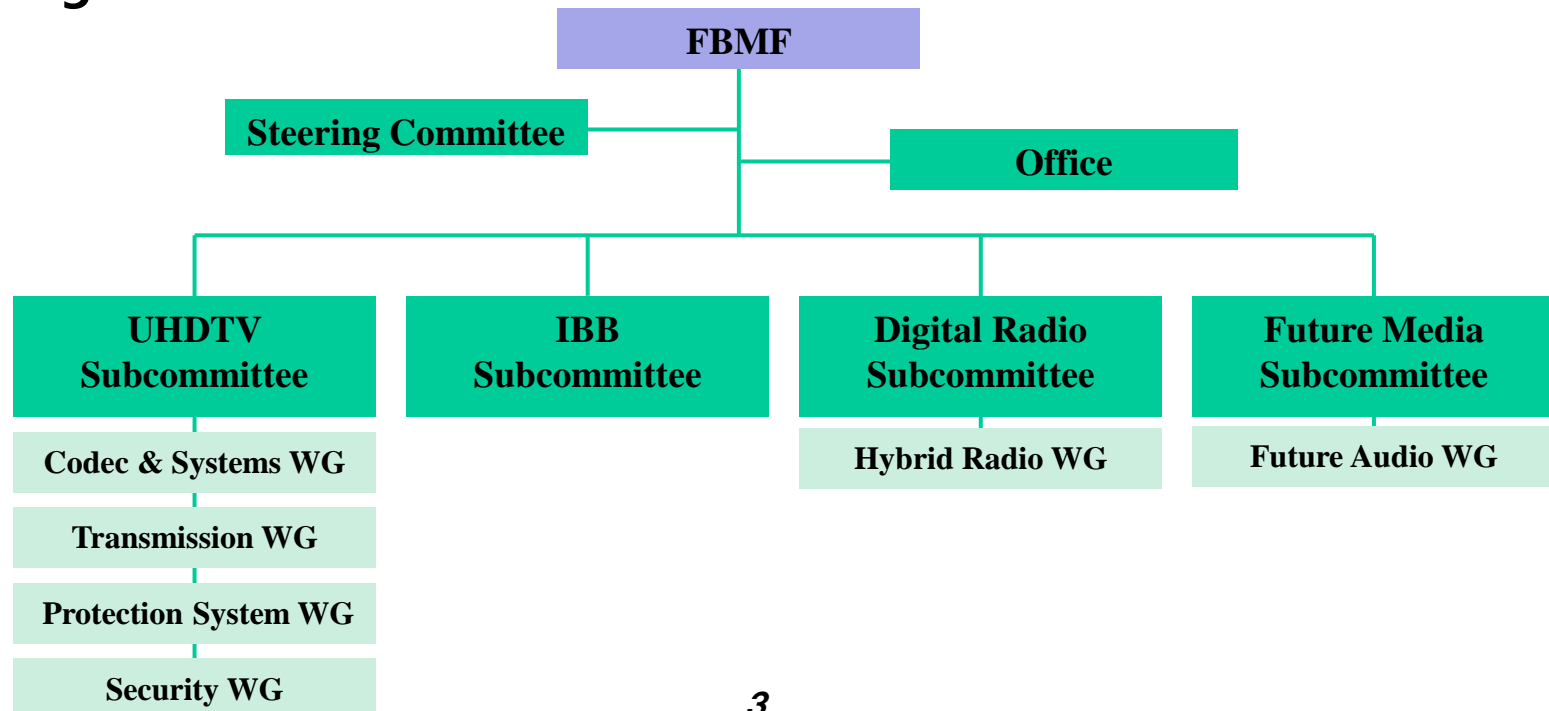

Korean Future Broadcast and Media Standards Forum(FBMF)

2018.10.22

W3C Media & Entertainment IG

Youngsun Ryu(ysryu@samsung.com)

FBMF Introduction

- ❖ **Future Broadcast and Media Standards Forum(former Next Generation Broadcast Standards Forum i.e. NGBF)**
 - ❖ **Mission**
 - ❖ Developing the Future broadcast and media service specification
 - ❖ Research & Propagating the Future broadcast and media service
 - ❖ Cooperate with government and overseas SDOs
 - ❖ **Specifications**
 - ❖ Transmission and Reception for Terrestrial UHD TV Broadcasting Service
 - ❖ Standard for Terrestrial UHD Integrated Broadcast Broadband(IBB) Service
 - ❖ UHD TV/FTV Broadcasting
 - ❖ UHD TV/FTV Video/Audio
 - ❖ Immersive Media
 - ❖ Radio/Mobile Broadcasting Service

IBB Service Standards

- ❖ **IBB(Integrated Broadcast Broadband) Service**
 - ❖ Provides domestic terrestrial UHD TV viewers various interactive content services while watching TV
 - ❖ Defines method of providing interactive service application based on web through the broadcast and/or broadband network while watching UHD broadcasting, also defines method of providing companion screen service connecting TV and personal smart devices
 - ❖ Refers to 'ATSC3.0' and 'HbbTV2.0'