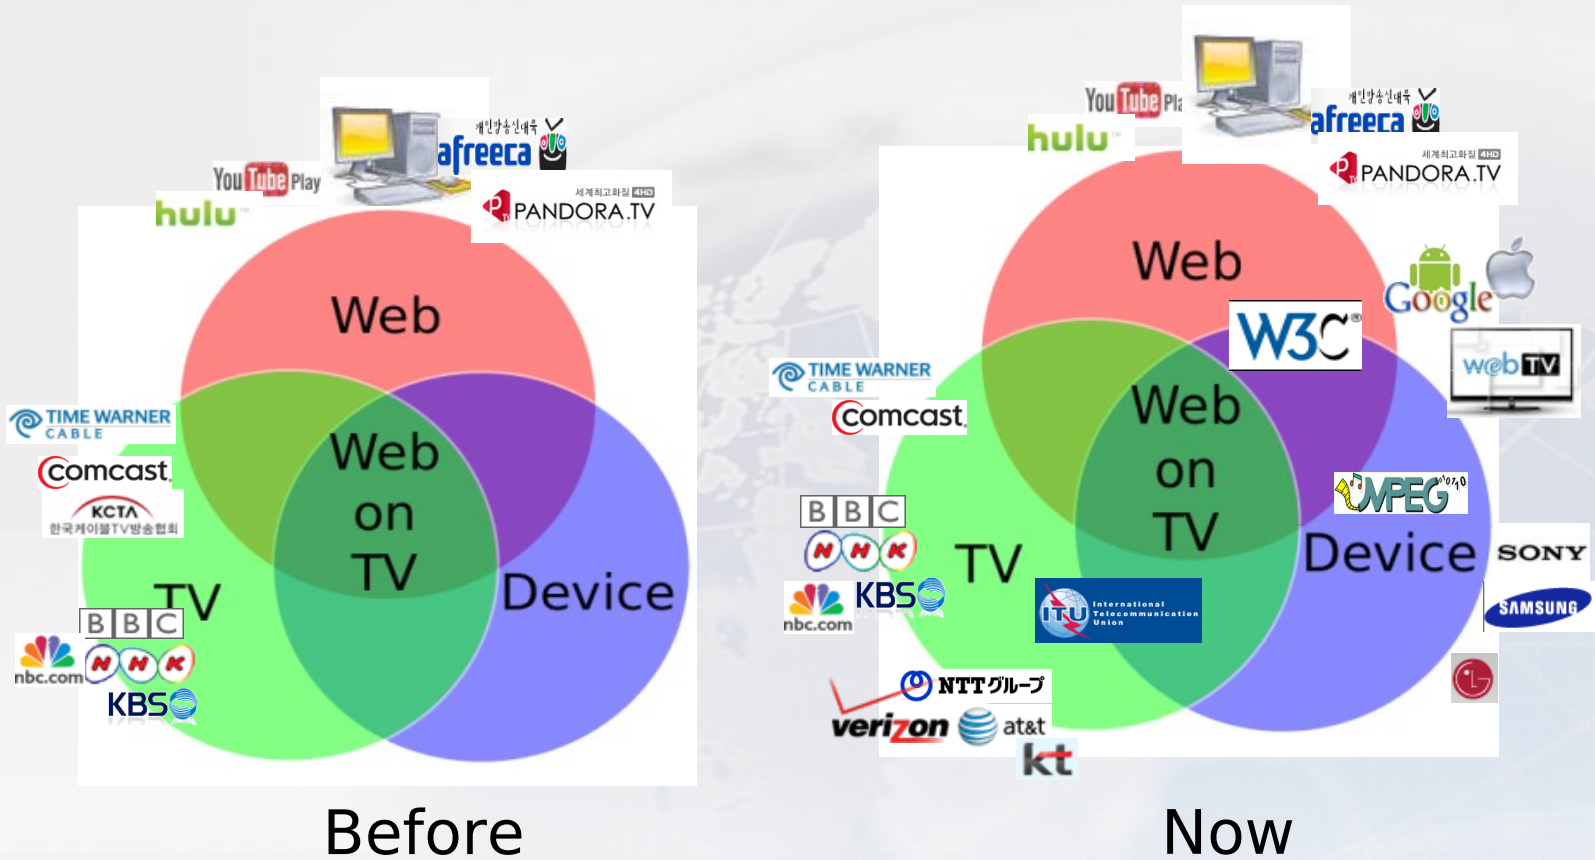

W3C Workshop : Web on TV

nomadic TV service among multi- domains

Sung-han Kim
ETRI

Use case of nomadic TV service among multi-domains

Sunghan Kim
W3C, Tokyo, 2010

I. Background : Brief overview for current TV services

Use case of nomadic TV service among multi-domains

Sunghan Kim
W3C, Tokyo, 2010

II. Use case & Requirements

Req	W3C	ITU-T
UI	Model-based UI XG	IPTV Terminal
Widget TV app	-	HSTP.Widget
Presentation	HTML5	MAFR Serie
Middleware	-	H.IPTV-WBTM
Device management	DAP WG	H.IPTV-WBTM
Mobility	-	mobile IPTV
Service Provisioning	-	H.770
Multimedia metadata	MA WG	metadata
Seamless management	-	-
Content description Language	WSDL	-
Content adaptation	DDR, CT	-
User information (ID management)		AM