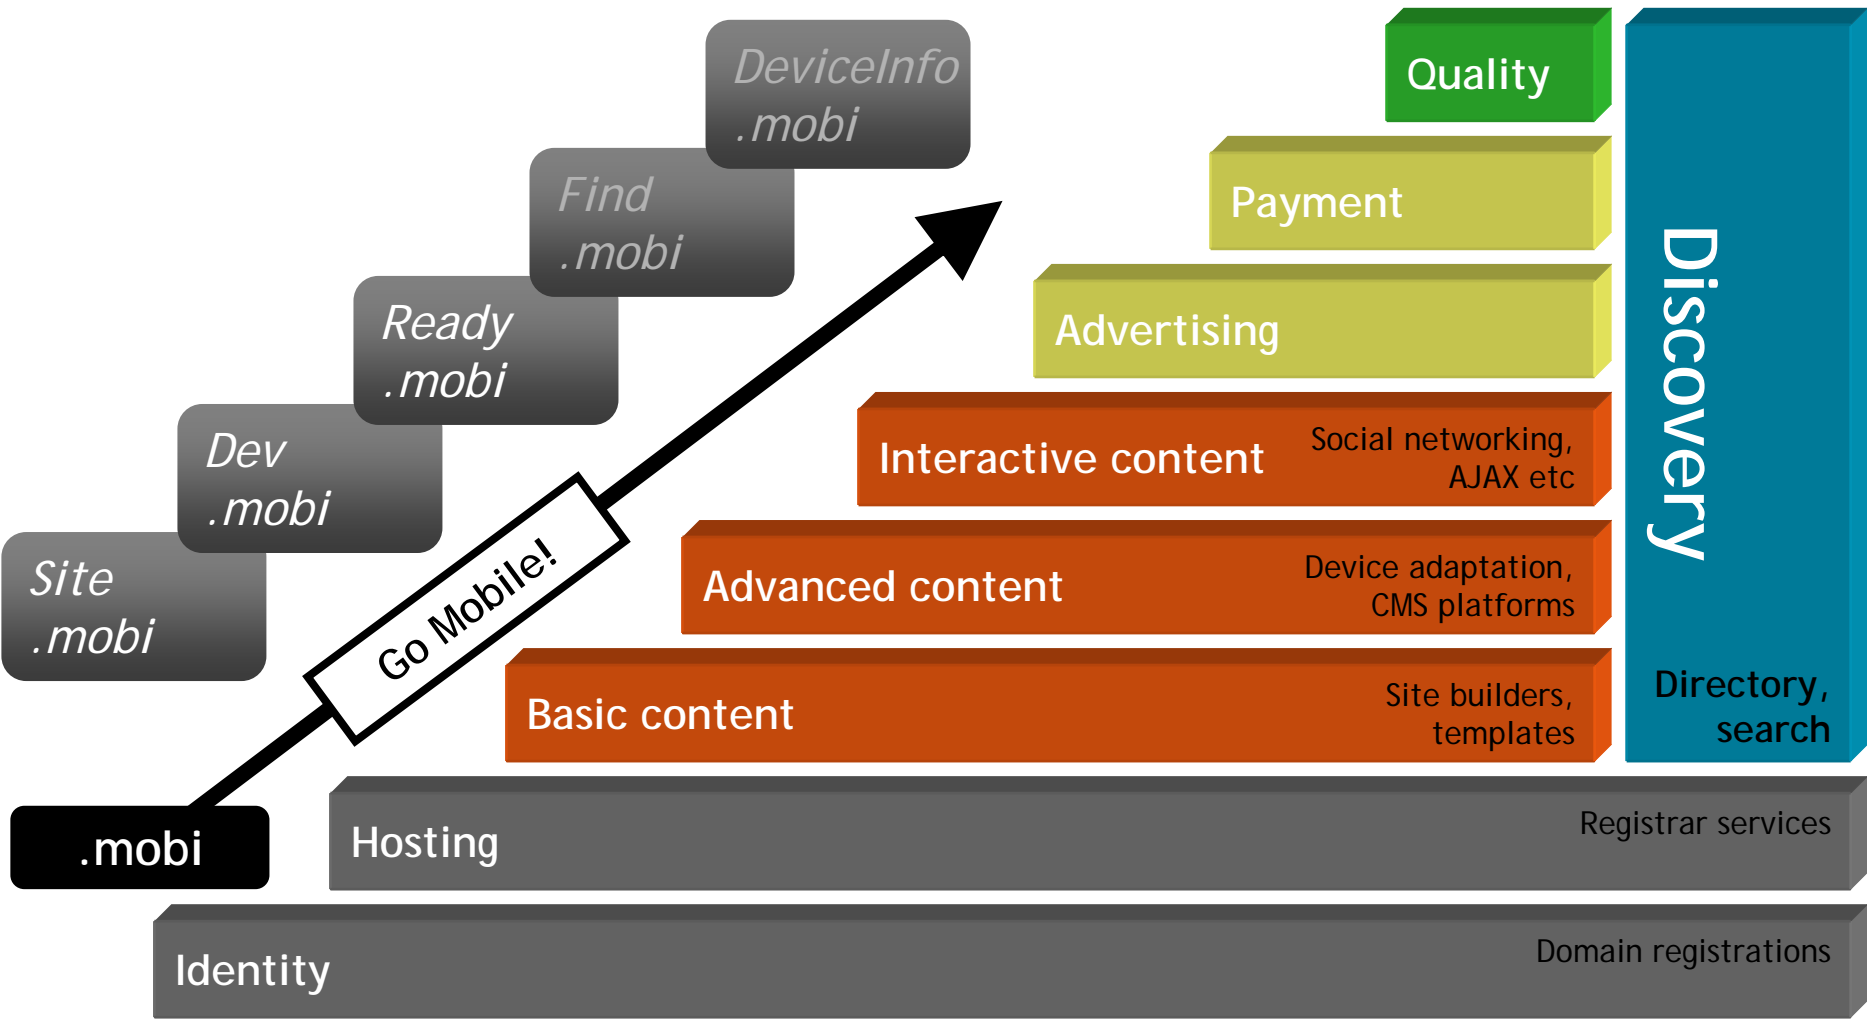

James Pearce, CTO

jpearce@mtld.mobi

dotMobi (mTLD Top Level Domain, Ltd.)

© 2006 mTLD, Ltd. All rights reserved. .mobi and the .mobi logo are trademarks of mTLD, Ltd.

What is dotMobi...

- dotMobi is the global registry for the .mobi top-level domain (TLD)
- .mobi is the TLD designed specifically for mobile
 - e.g. <http://example.mobi>
- Appointed by ICANN in July 2005
- General registration in September, 2006
- 500,000 domains in April 2007
- HQ in Dublin, with offices Reston and Beijing.

Who is behind dotMobi...

INVESTORS

ASSOCIATIONS / CONSORTIA

How does dotMobi help?

- Consistent navigation to mobile content
- Content authored specifically for mobile
- Characteristics relevant for mobile user

“Content that is designed specifically for the mobile experience”

Providing the steps to mobile web success - "more than just a top-level domain"

“Build a .mobi site as easily as word processing”

- Multi-language support
- Integrated with directory & search
- Advanced features:
 - Data-driven templates
 - Checkbox payment & advertising
 - Device adaptation

“The leading independent mobile development community”

- Certification programme
- Continuous content refresh
- Superstar contributors
- Growing subscriber base
- “Umbrella” portal for all dotMobi tools