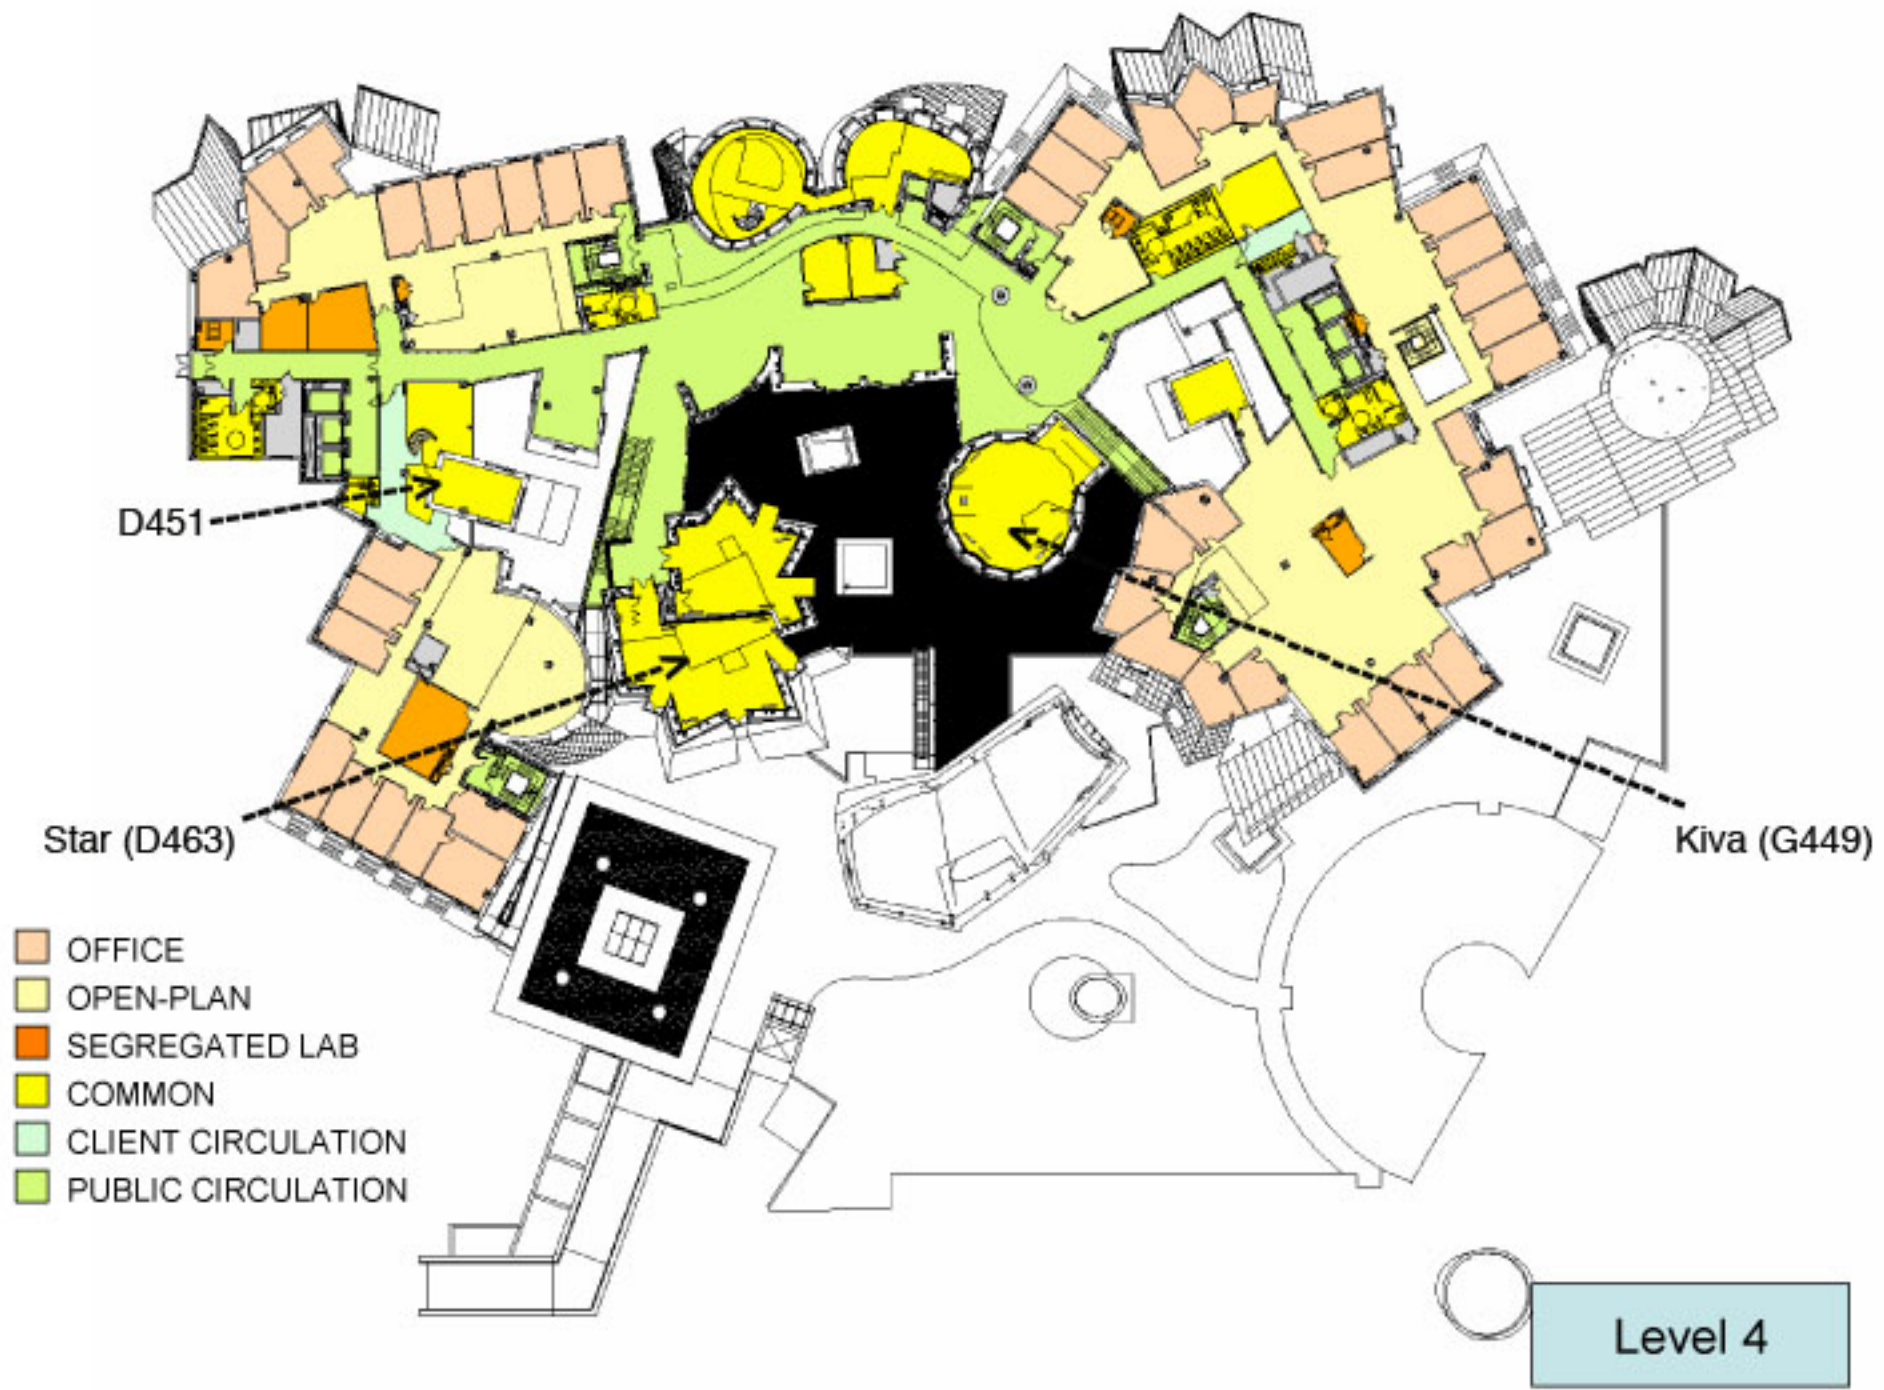

Dreyfoos (D)
tower entrance

Gates (G) tower
entrance

classroom 124

Forbes Cafe
area

classroom 144

- OFFICE
- OPEN-PLAN
- SEGREGATED LAB
- COMMON
- CLIENT CIRCULATION
- PUBLIC CIRCULATION

Levels 1 & 2

G825

- OFFICE
- OPEN-PLAN
- SEGREGATED LAB
- COMMON
- CLIENT CIRCULATION
- PUBLIC CIRCULATION

Level 8

G925

- OFFICE
- OPEN-PLAN
- SEGREGATED LAB
- COMMON
- CLIENT CIRCULATION
- PUBLIC CIRCULATION

Level 9