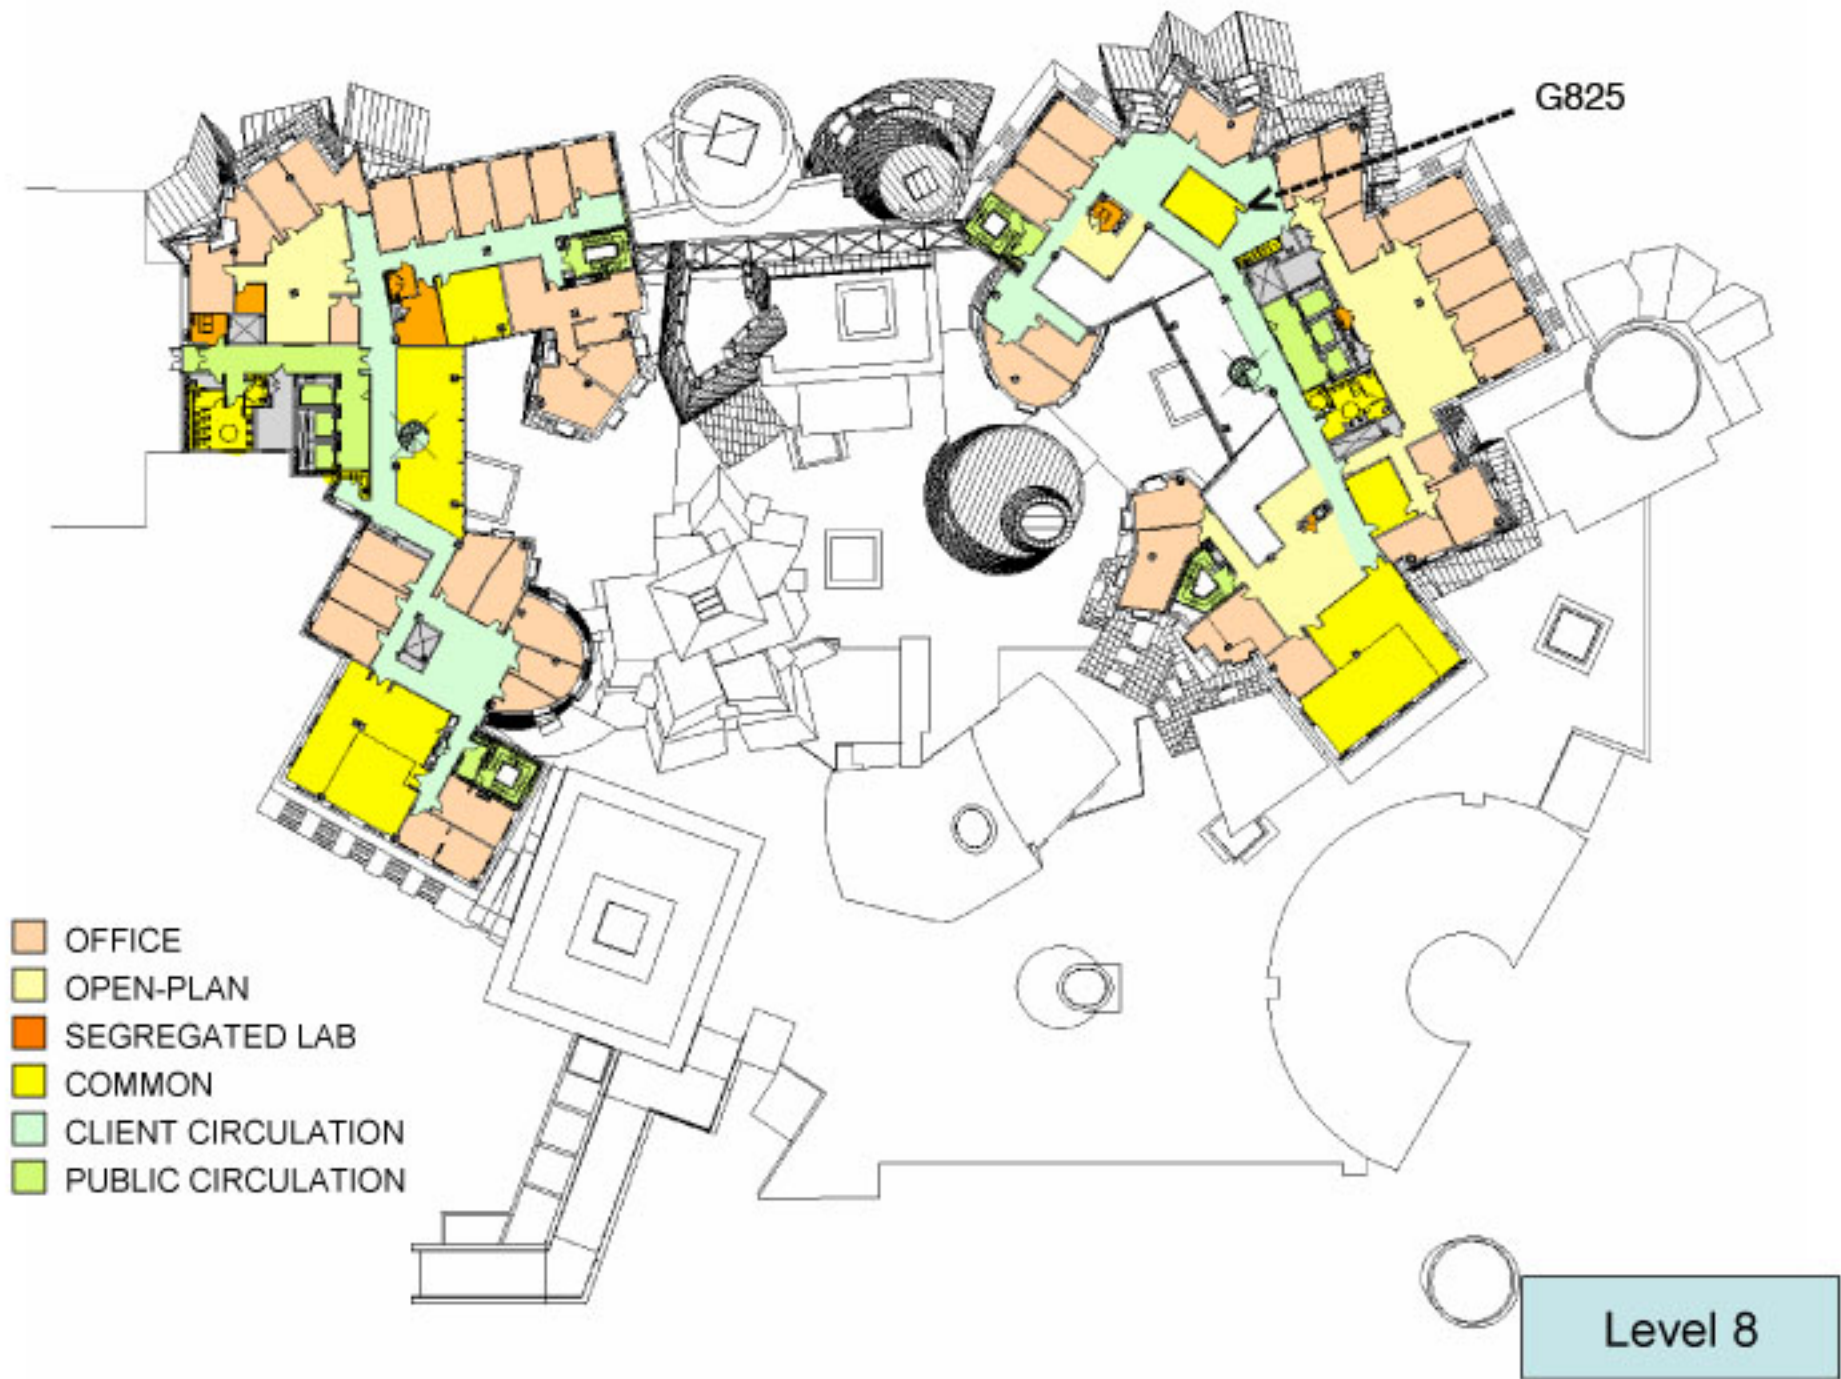

Dreyfoos (D)
tower entrance

Gates (G) tower
entrance

classroom 124

Forbes Cafe
area

classroom 144

- OFFICE
- OPEN-PLAN
- SEGREGATED LAB
- COMMON
- CLIENT CIRCULATION
- PUBLIC CIRCULATION

Levels 1 & 2

G825

- OFFICE
- OPEN-PLAN
- SEGREGATED LAB
- COMMON
- CLIENT CIRCULATION
- PUBLIC CIRCULATION

Level 8

G925

- OFFICE
- OPEN-PLAN
- SEGREGATED LAB
- COMMON
- CLIENT CIRCULATION
- PUBLIC CIRCULATION

Level 9