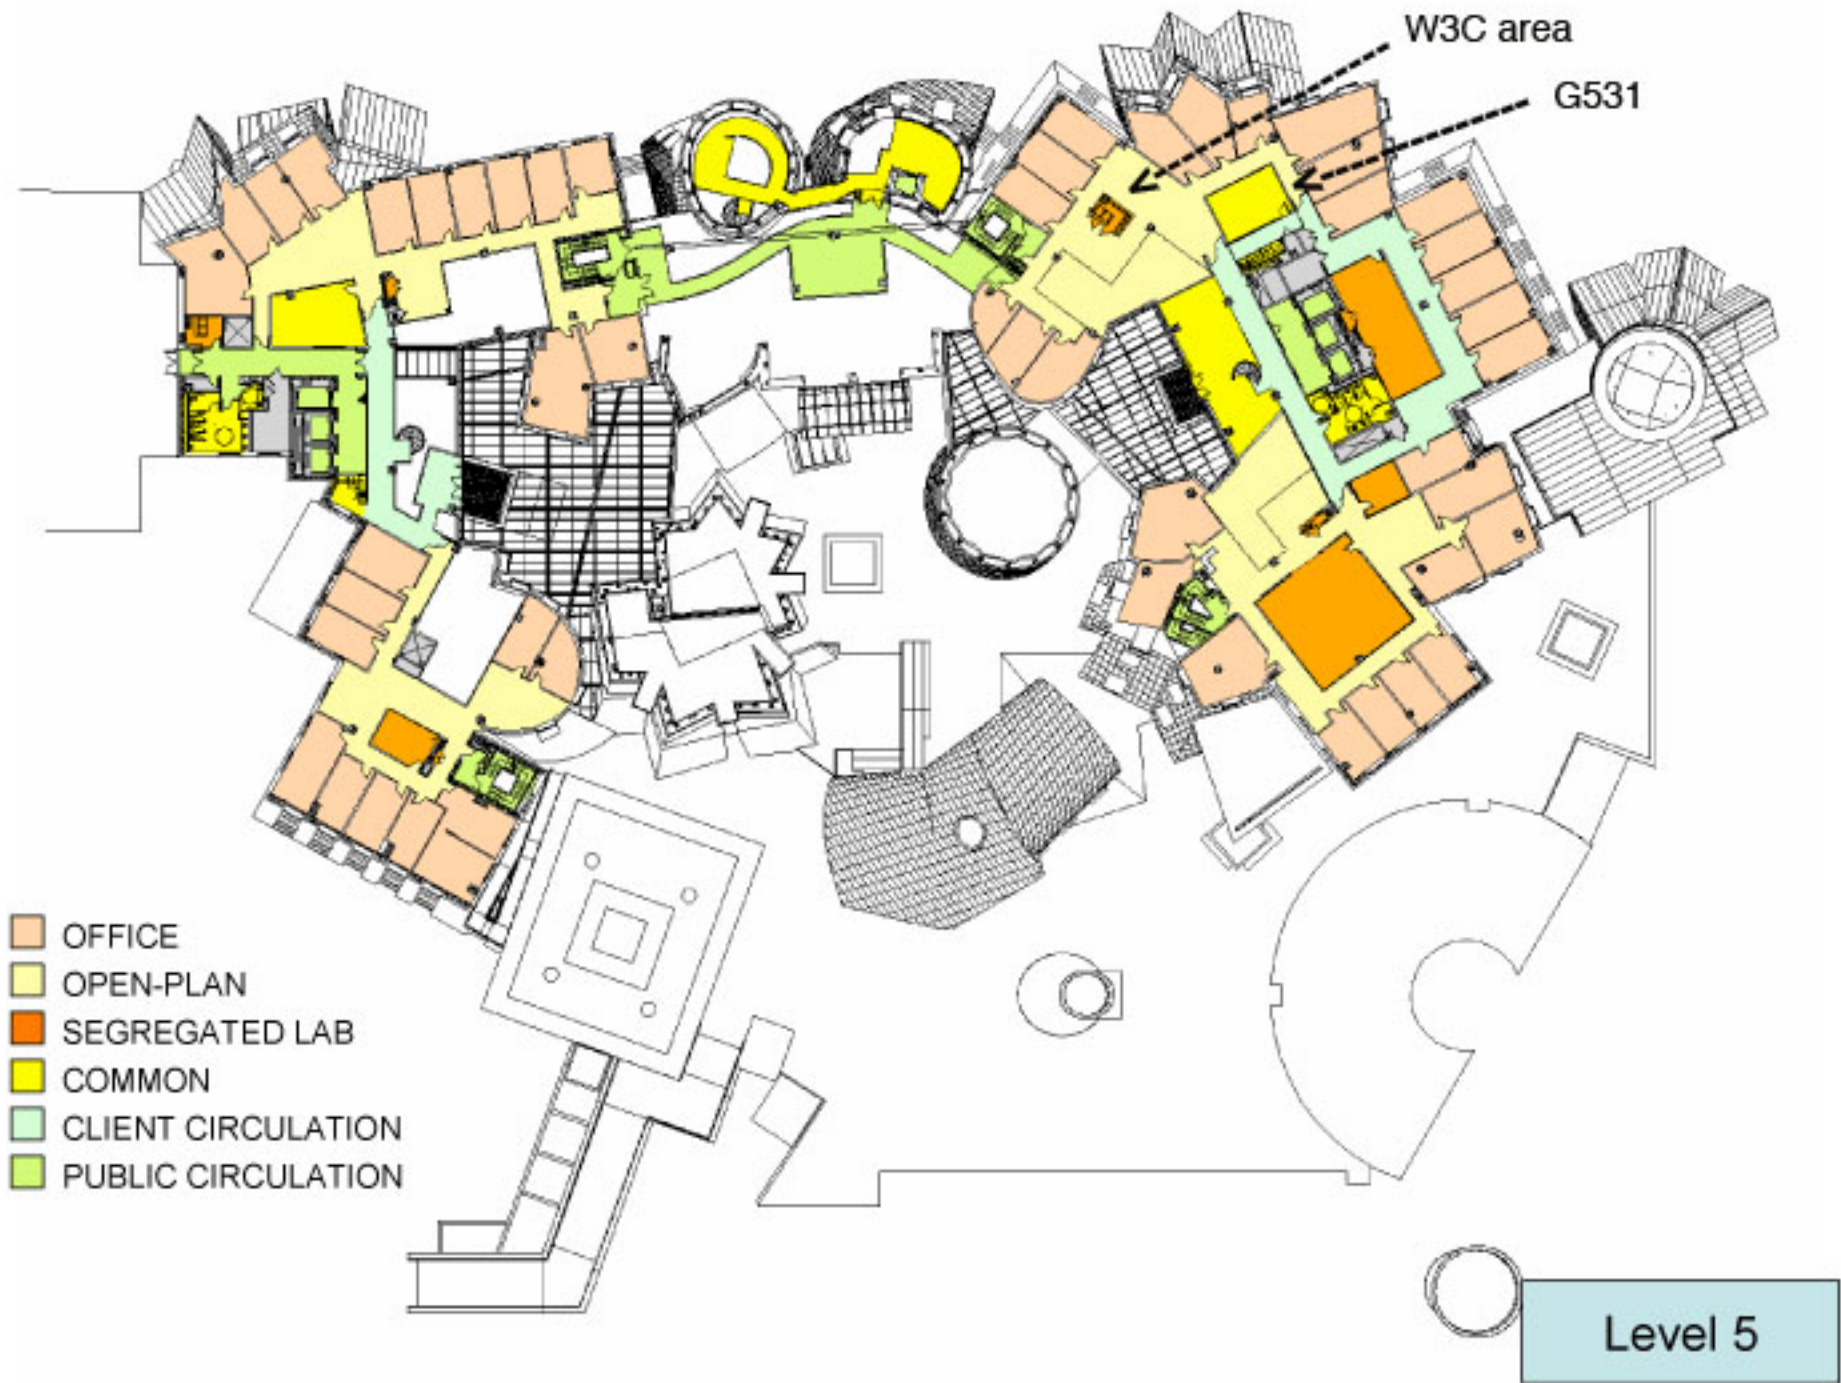

Dreyfoos (D)
tower entrance

Gates (G) tower
entrance

classroom 124

Forbes Cafe
area

classroom 144

- OFFICE
- OPEN-PLAN
- SEGREGATED LAB
- COMMON
- CLIENT CIRCULATION
- PUBLIC CIRCULATION

Levels 1 & 2

G825

- OFFICE
- OPEN-PLAN
- SEGREGATED LAB
- COMMON
- CLIENT CIRCULATION
- PUBLIC CIRCULATION

Level 8

G925

- OFFICE
- OPEN-PLAN
- SEGREGATED LAB
- COMMON
- CLIENT CIRCULATION
- PUBLIC CIRCULATION

Level 9