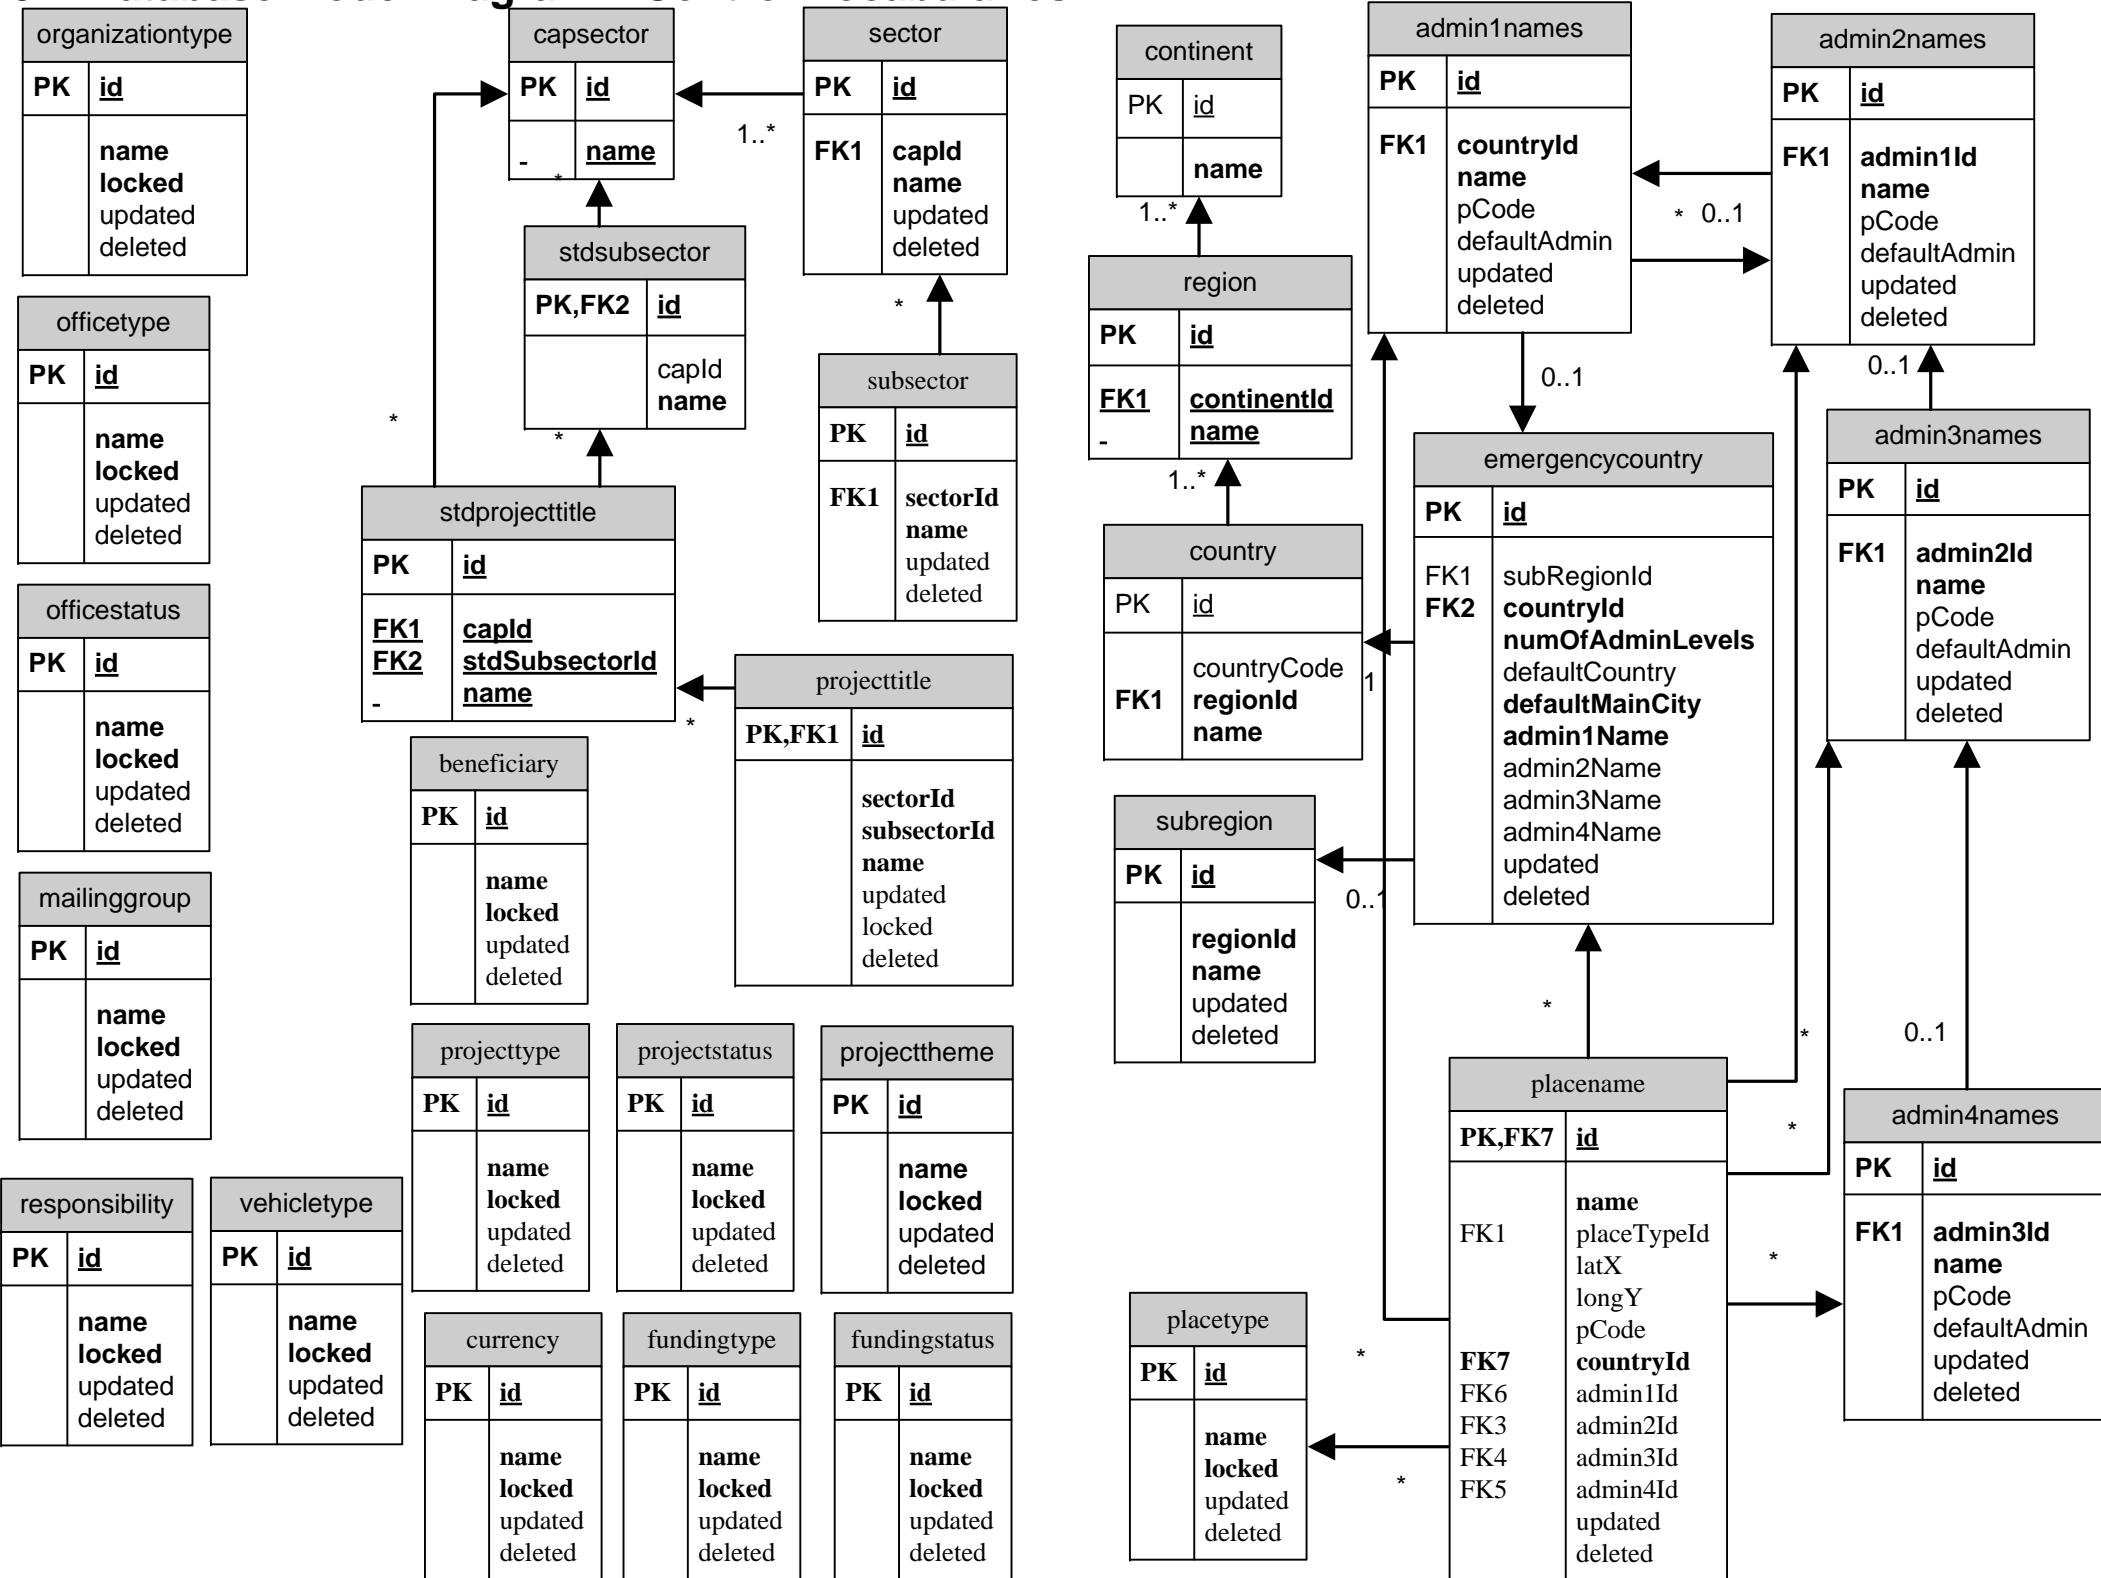

3W Database Model Diagram – Contact

3W Database Model Diagram – Project

3W Database Model Diagram – Control Vocabularies

3W Database Model Diagram – Other Tables

yourorganizationinfo	
PK	<u>id</u>
	name language description logo logo2 address website phoneno fax email footertext1 footertext2 version siteName anonymousLogin archived archiveDate enableEmail smtpServer synchCV synchOrganization synchContact synchPlaceName synchProject hideSite defaultReportPage backGroundTransfer dataTransferServer dataTransferUid dataTransferPwd

user	
PK	<u>uAI</u>
	uLe uPa name lastName sLevel

0..1

userorganization	
FK1	<u>uAI</u>
FK2	<u>orgId</u>

sections	
PK	<u>id</u>
	pageNumber sectionNumber sectionName active

synchlog	
PK	<u>id</u>
	dataEntity FromIP ToIP dateNTime command result tableName

projectWIBeneficiary	
PK	<u>id</u>
	projectId primaryBeneficiary numOfPBeneficiary pBeneficiaryType updated deleted

projectGlocnBeneficiary	
PK	<u>id</u>
FK1,FK3 FK2	projectId primaryBeneficiary numOfPBeneficiary pBeneficiaryType secondaryBeneficiary numOfSBeneficiary sBeneficiaryType uAI updated deleted
FK4	

languagetext	
PK	<u>id</u>
	languageId moduleName message updated deleted

customfields	
PK	<u>id</u>
	name moduleName fieldName fieldLabel fieldType fieldLength decimals allowNull default errorMesg updated deleted