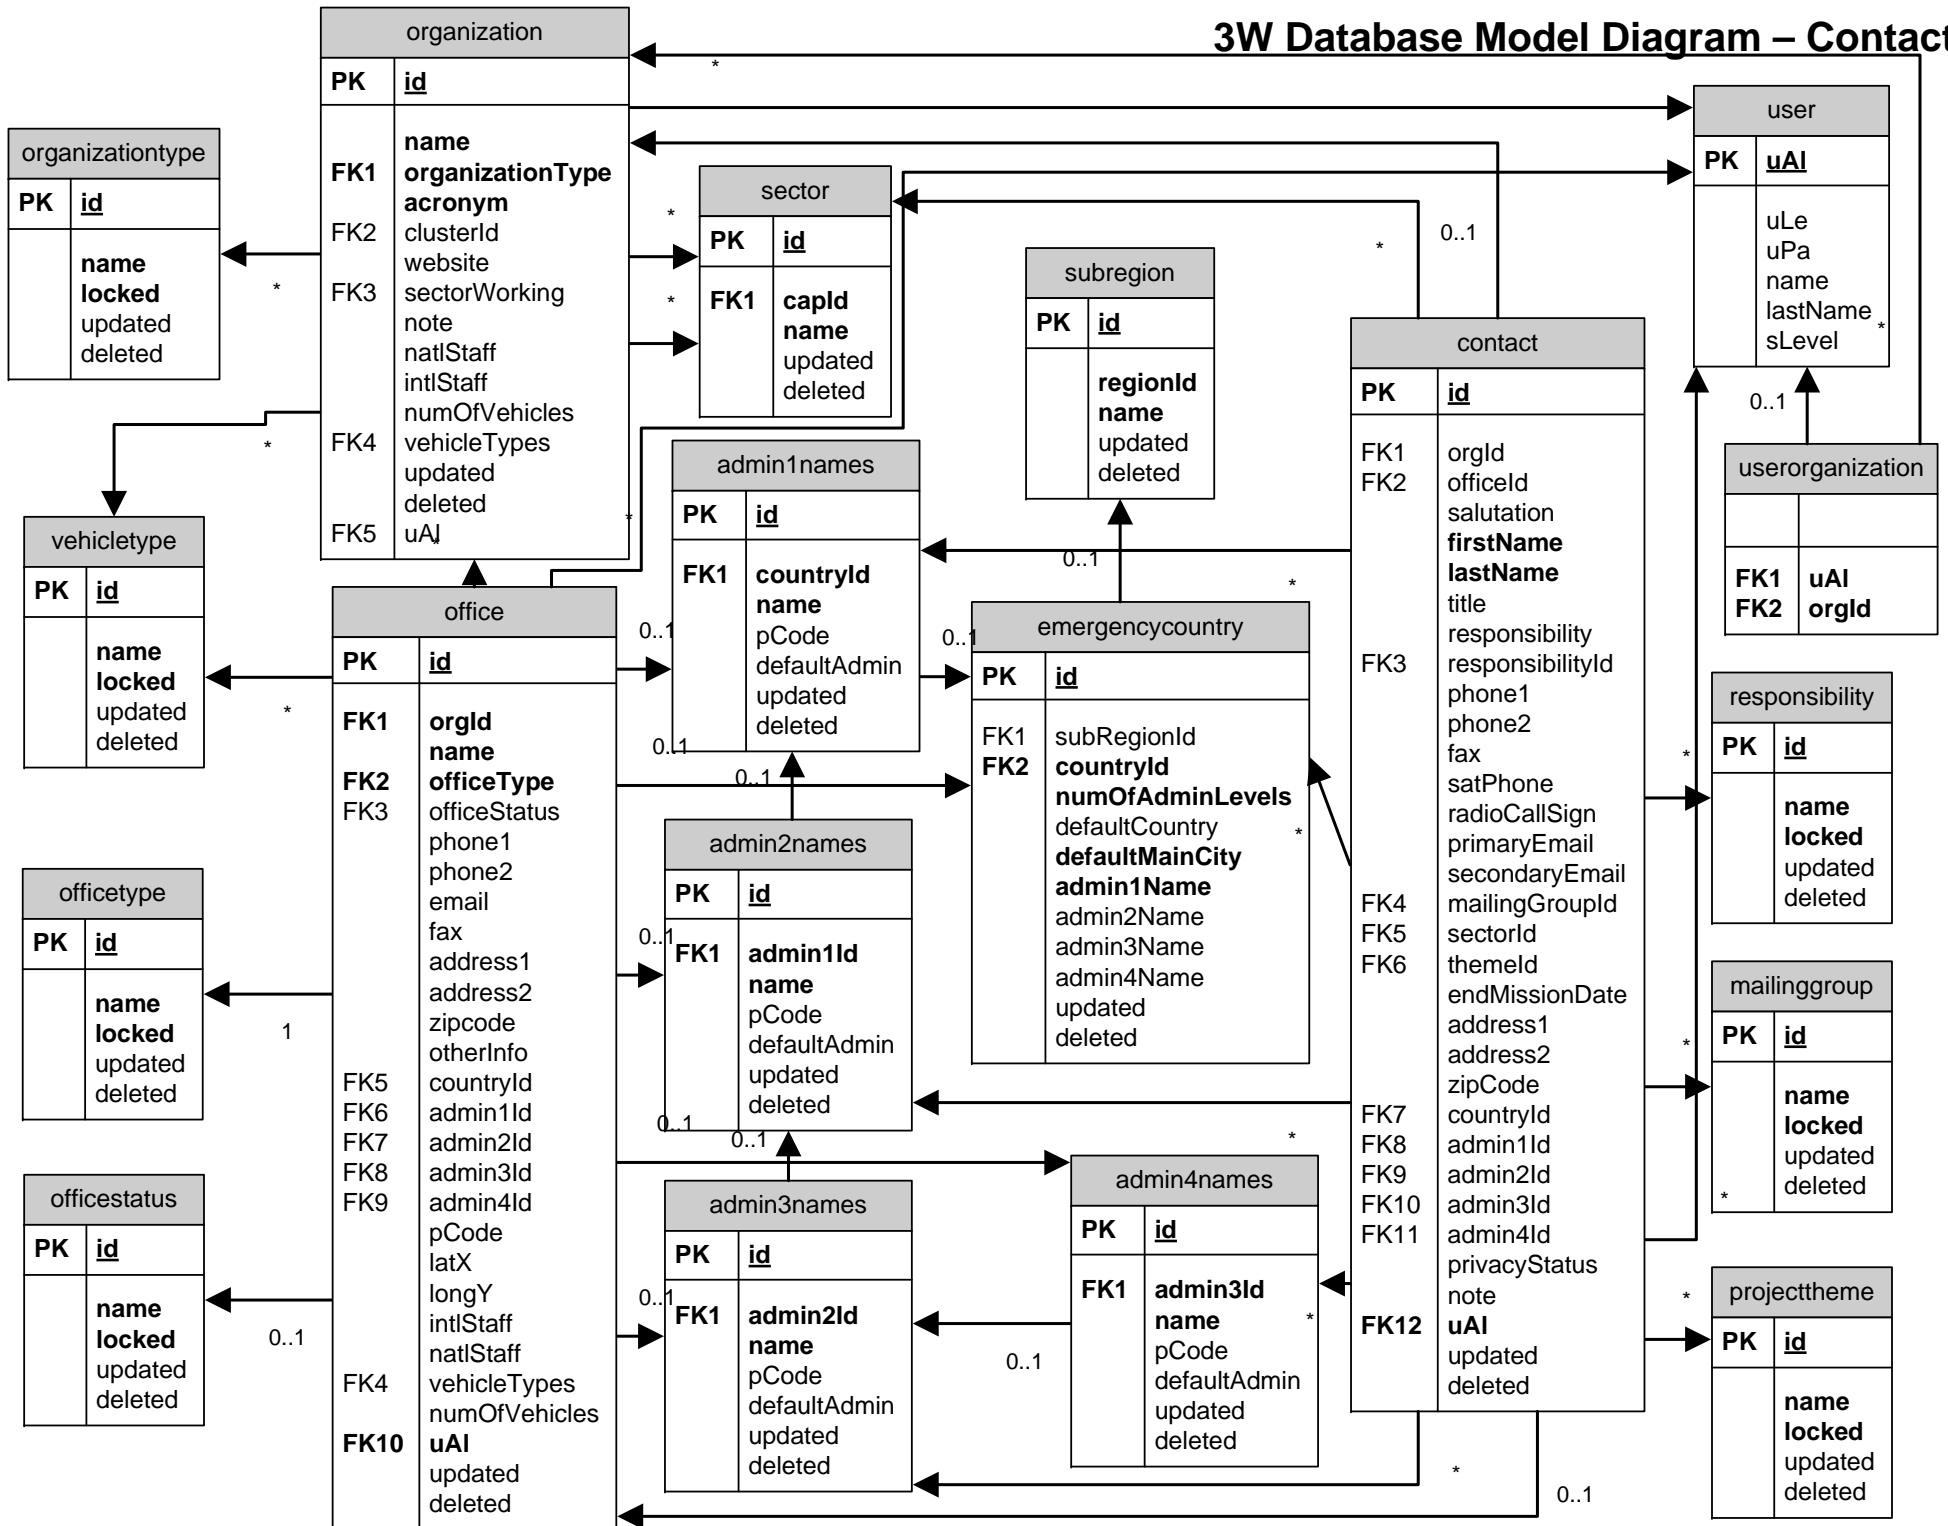

3W Database Model Diagram – Contact

3W Database Model Diagram – Project

3W Database Model Diagram – Control Vocabularies

3W Database Model Diagram – Other Tables

yourorganizationinfo	
PK	<u>id</u>
	name language description logo logo2 address website phoneno fax email footertext1 footertext2 version siteName anonymousLogin archived archiveDate enableEmail smtpServer synchCV synchOrganization synchContact synchPlaceName synchProject hideSite defaultReportPage backGroundTransfer dataTransferServer dataTransferUid dataTransferPwd

user	
PK	<u>uAI</u>
	uLe uPa name lastName sLevel

0..1

userorganization	
FK1	<u>uAI</u>
FK2	<u>orgId</u>

sections	
PK	<u>id</u>
	pageNumber sectionNumber sectionName active

synchlog	
PK	<u>id</u>
	dataEntity FromIP ToIP dateNTime command result tableName

projectWIBeneficiary	
PK	<u>id</u>
	projectId primaryBeneficiary numOfPBeneficiary pBeneficiaryType updated deleted

projectGlocnBeneficiary	
PK	<u>id</u>
FK1,FK3 FK2	projectId primaryBeneficiary numOfPBeneficiary pBeneficiaryType secondaryBeneficiary numOfSBeneficiary sBeneficiaryType uAI updated deleted
FK4	

languagetext	
PK	<u>id</u>
	languageId moduleName message updated deleted

customfields	
PK	<u>id</u>
	name moduleName fieldName fieldLabel fieldType fieldLength decimals allowNull default errorMesg updated deleted