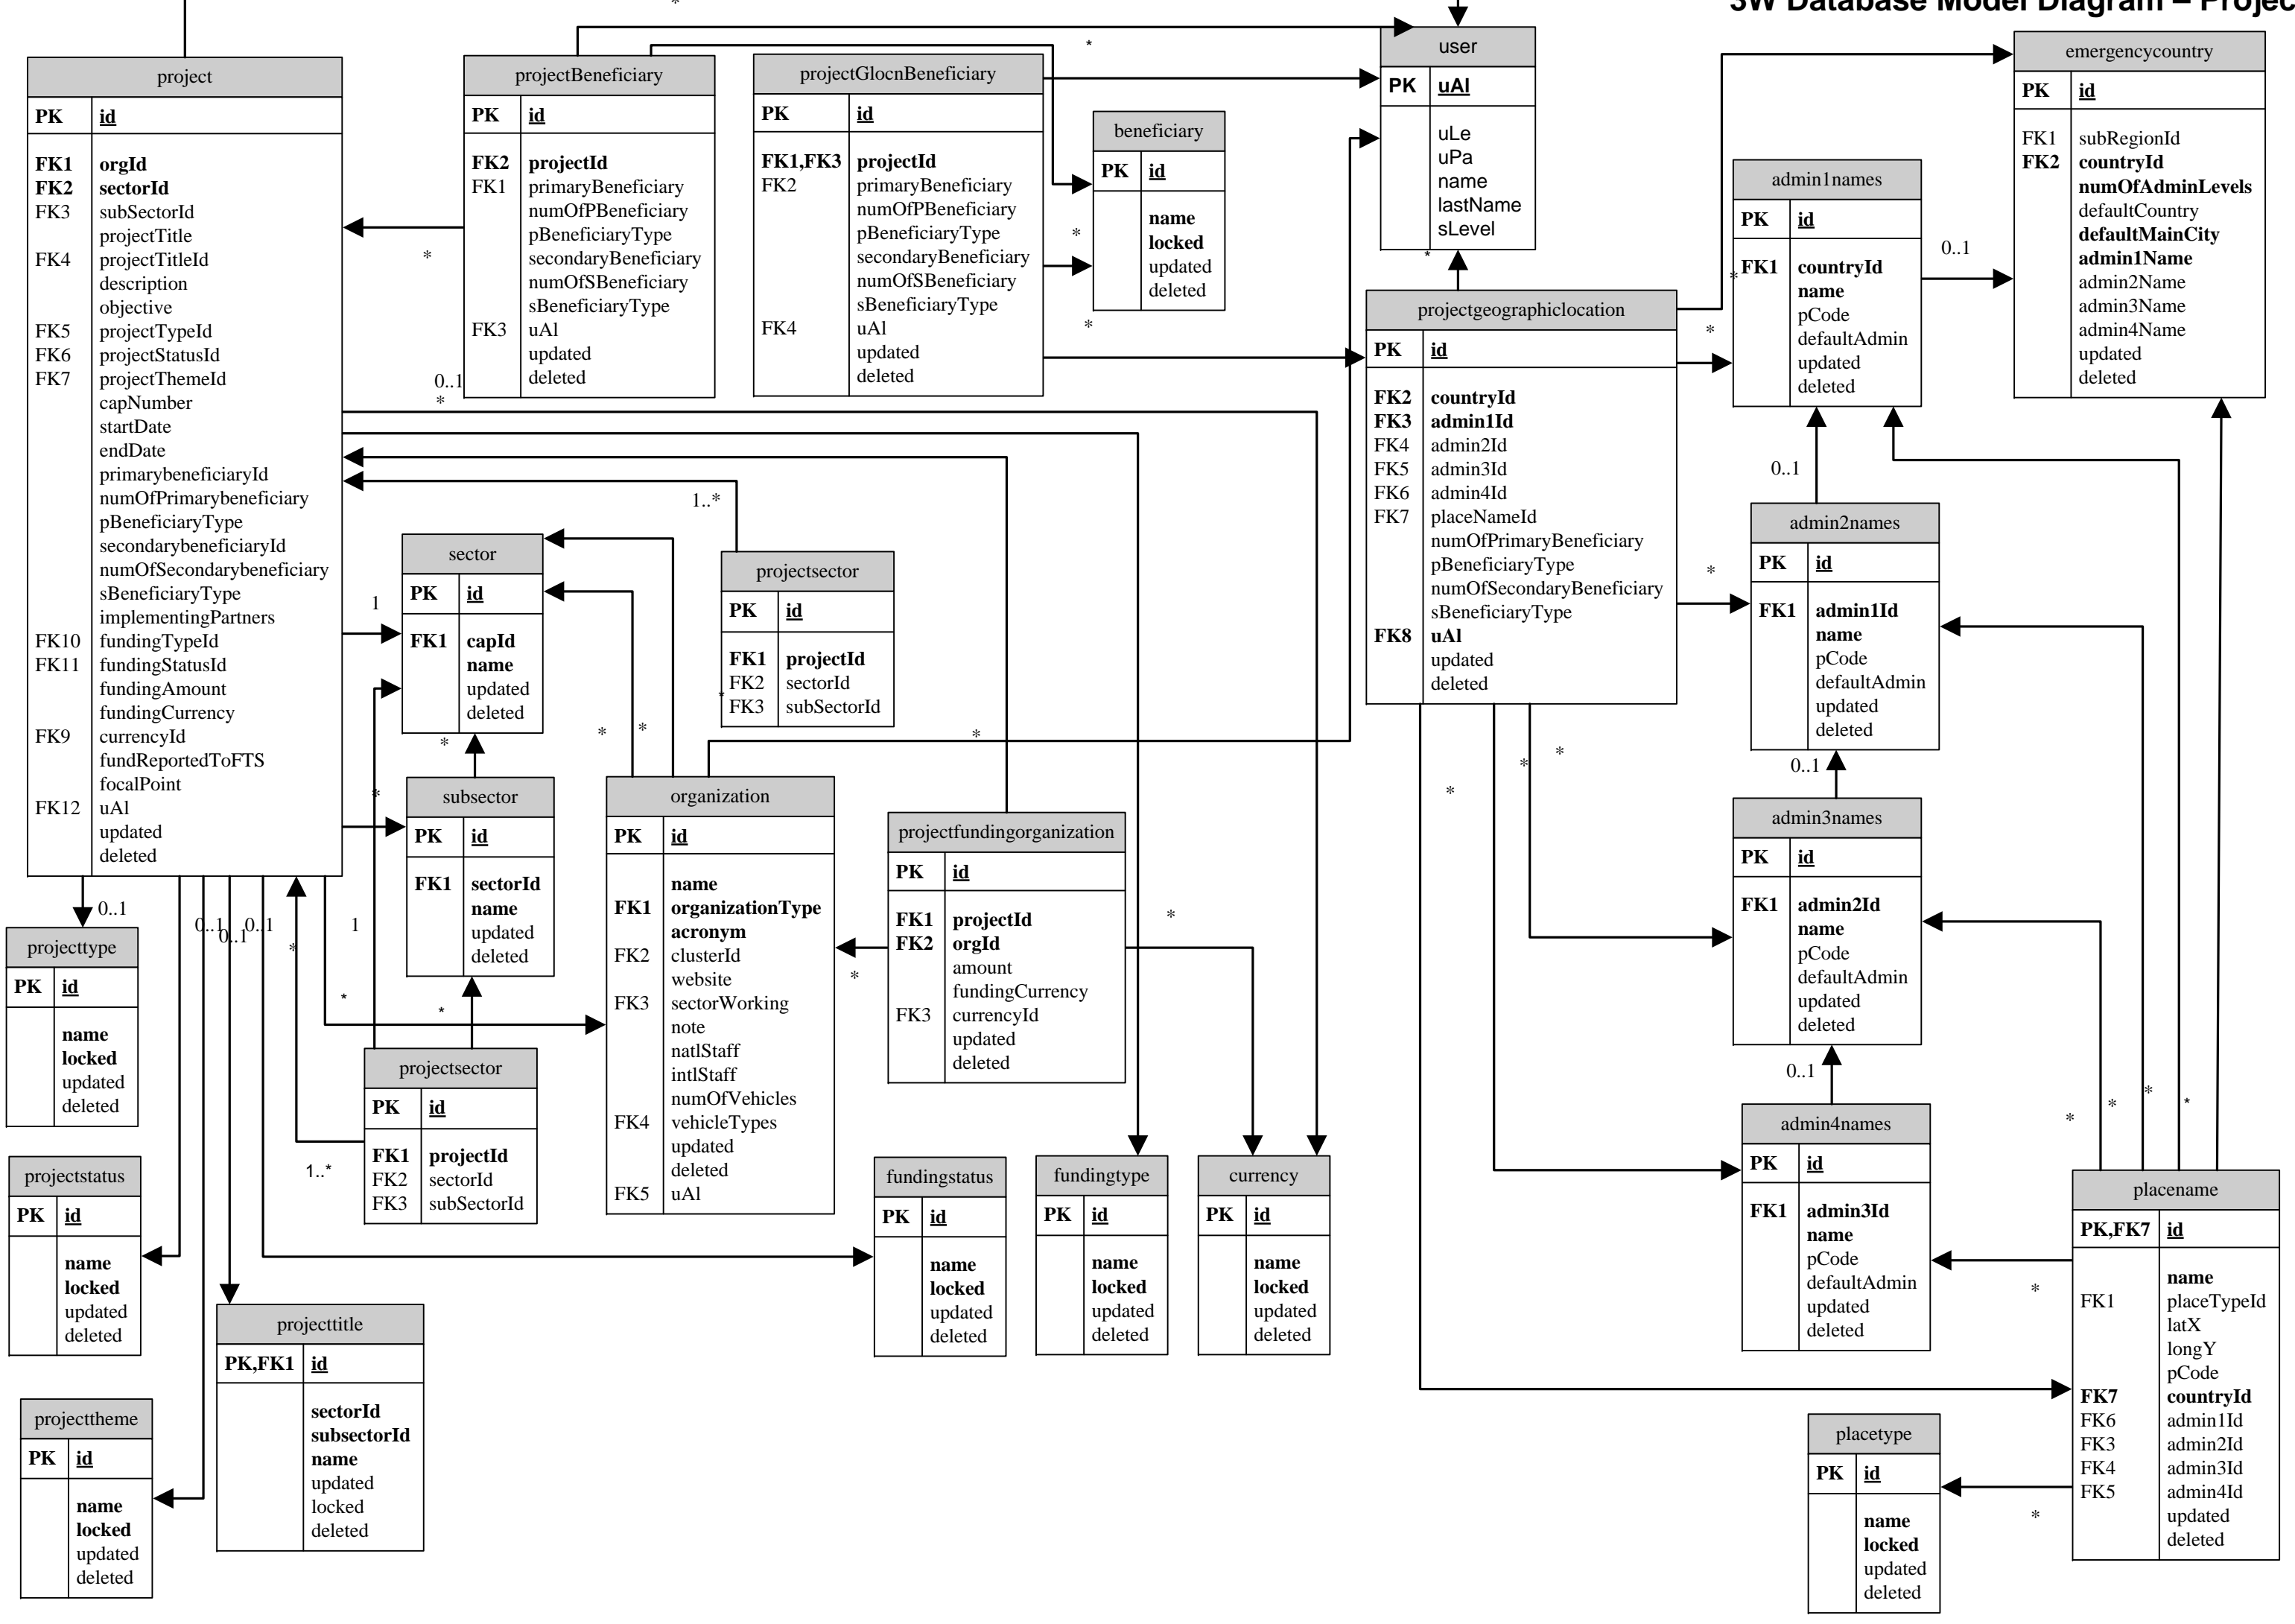

3W Database Model Diagram – Contact

3W Database Model Diagram – Project

3W Database Model Diagram – Control Vocabularies

3W Database Model Diagram – Other Tables

yourorganizationinfo	
PK	<u>id</u>
	name language description logo logo2 address website phoneno fax email footertext1 footertext2 version siteName anonymousLogin archived archiveDate enableEmail smtpServer synchCV synchOrganization synchContact synchPlaceName synchProject hideSite defaultReportPage backGroundTransfer dataTransferServer dataTransferUid dataTransferPwd

user	
PK	<u>uAI</u>
	uLe uPa name lastName sLevel

0..1

userorganization	
FK1	<u>uAI</u>
FK2	<u>orgId</u>

sections	
PK	<u>id</u>
	pageNumber sectionNumber sectionName active

synchlog	
PK	<u>id</u>
	dataEntity FromIP ToIP dateNTime command result tableName

projectwebinput	
PK	<u>id</u>
	projectId orgId orgName orgType orgAcronym orgClusterId orgWebsite sectorId subSectorId projectTitle primaryBeneficiaryId numOfPrimaryBeneficiary pBeneficiaryType countryId admin1Id admin2Id admin3Id admin4Id placeNameId updatedMain newOrg

projectWIBeneficiary	
PK	<u>id</u>
	projectId primaryBeneficiary numOfPBeneficiary pBeneficiaryType updated deleted

projectGlocnBeneficiary	
PK	<u>id</u>
FK1,FK3 FK2	projectId primaryBeneficiary numOfPBeneficiary pBeneficiaryType secondaryBeneficiary numOfSBeneficiary sBeneficiaryType uAI updated deleted
FK4	