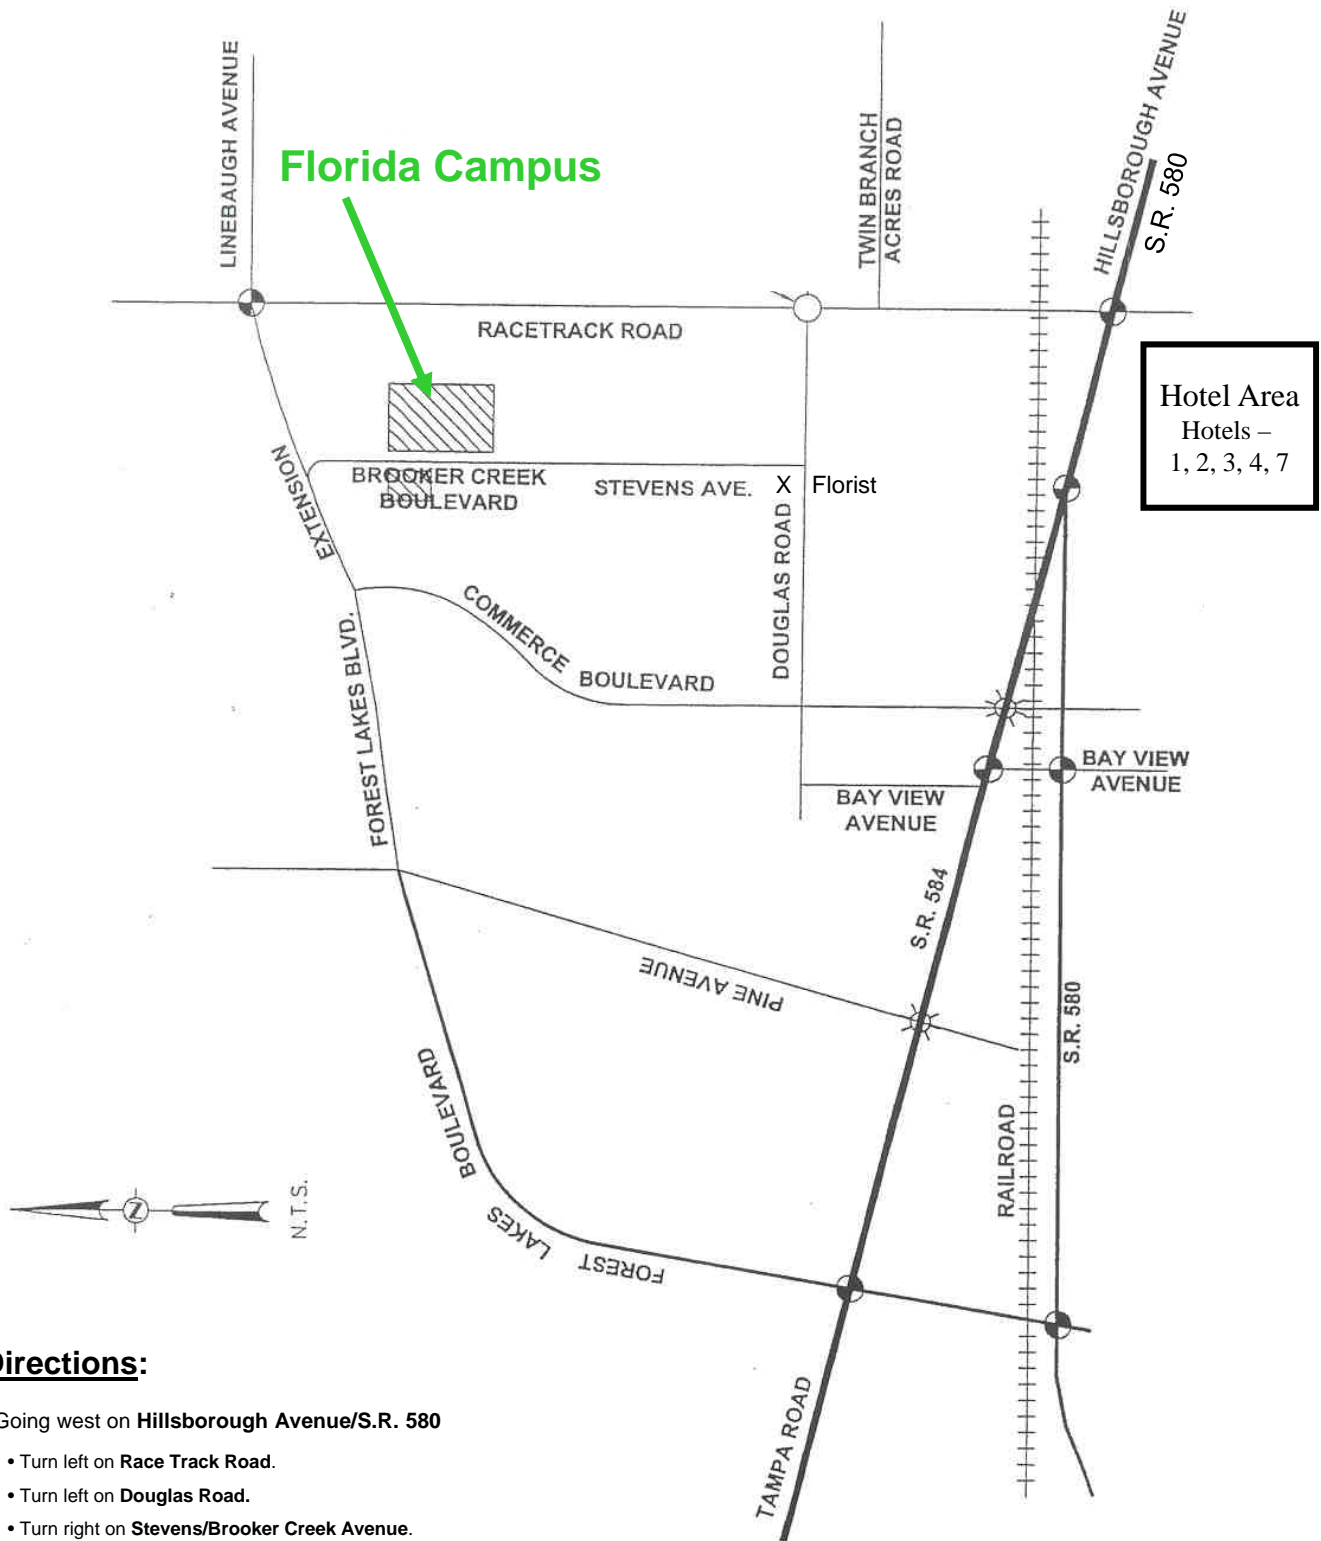

Flamestone American Grill
4009 Tampa Road
Oldsmar, FL 34677
Phone: 813-814-7778

Directions from Tampa International Airport to Nielsen's Florida Campus in Oldsmar

- Take the first right lane exit from airport onto Airport Access Road.
- Stay in the middle lanes toward Route 60, **however, do not turn left on 60 West**, rather stay straight and take the next left on to **Independence Parkway**.
- Independence Parkway will dead end into **Memorial**.
- Turn left on Memorial. After a couple of miles, you will reach a major intersection at **Hillsborough Avenue/Route 580**. **SEE ACCOMPANYING MAP** →
- Turn left at this intersection on to Hillsborough/580. Go several miles until you reach **Race Track Road**.
- Turn right on Race Track Road.
- Turn left on **Douglas Road**.
- Turn right on **Stevens Avenue**.

Our facility will be on your right. Visitor parking is in the large lot across the street or the North end of the building.

Directions:

Going west on Hillsborough Avenue/S.R. 580

- Turn left on Race Track Road.
- Turn left on Douglas Road.
- Turn right on Stevens/Brooker Creek Avenue.

Florida Campus Map