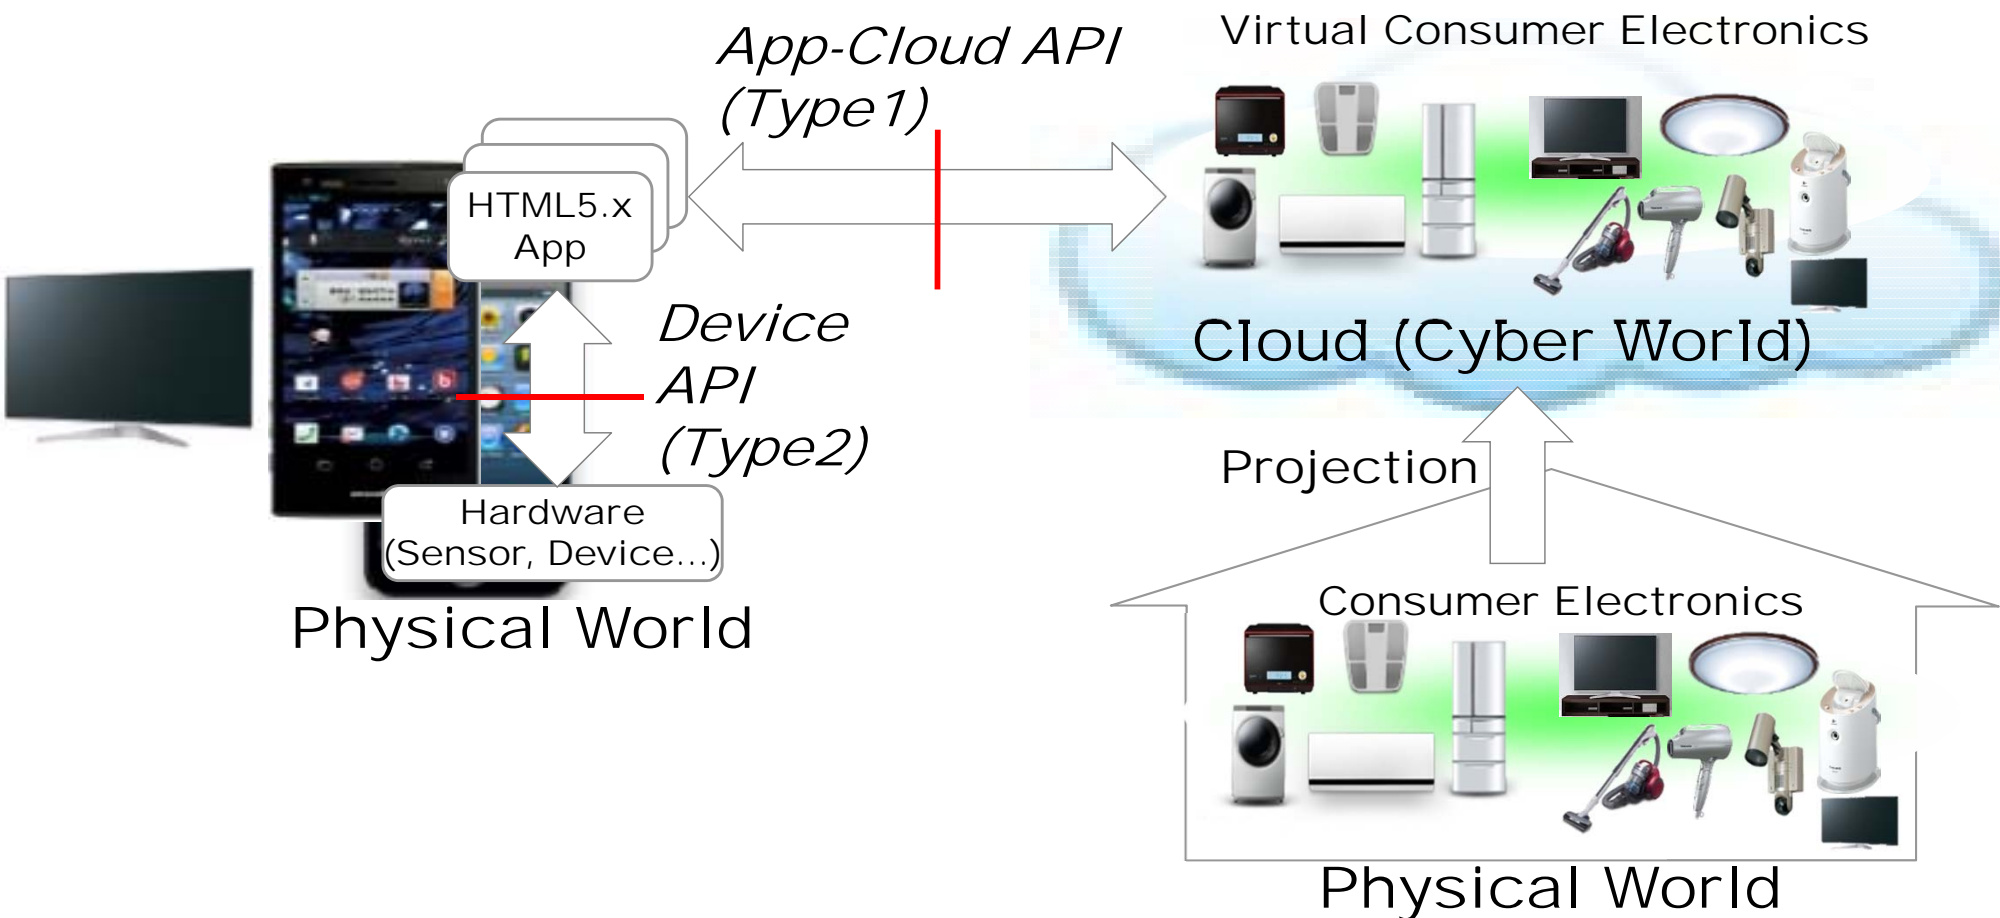

Energy Management

http://news.panasonic.net/archives/2010/0915_1748.html

Travel Assistance

<http://panasonic.jp/car/special/tabinavi/>

Wellness Healthcare

<http://www.massage-sessel-berlin.de/>

<http://panasonic.co.jp/ad/pks/global/index.html>

WoT Model Description and APIs

WoT could assume both App-Cloud API(Type1) and Device API(Type2) as its API to access physical Sensors, Devices and Sets such as CEs.
 Panasonic would like to contribute to define App-Cloud API(Type1).