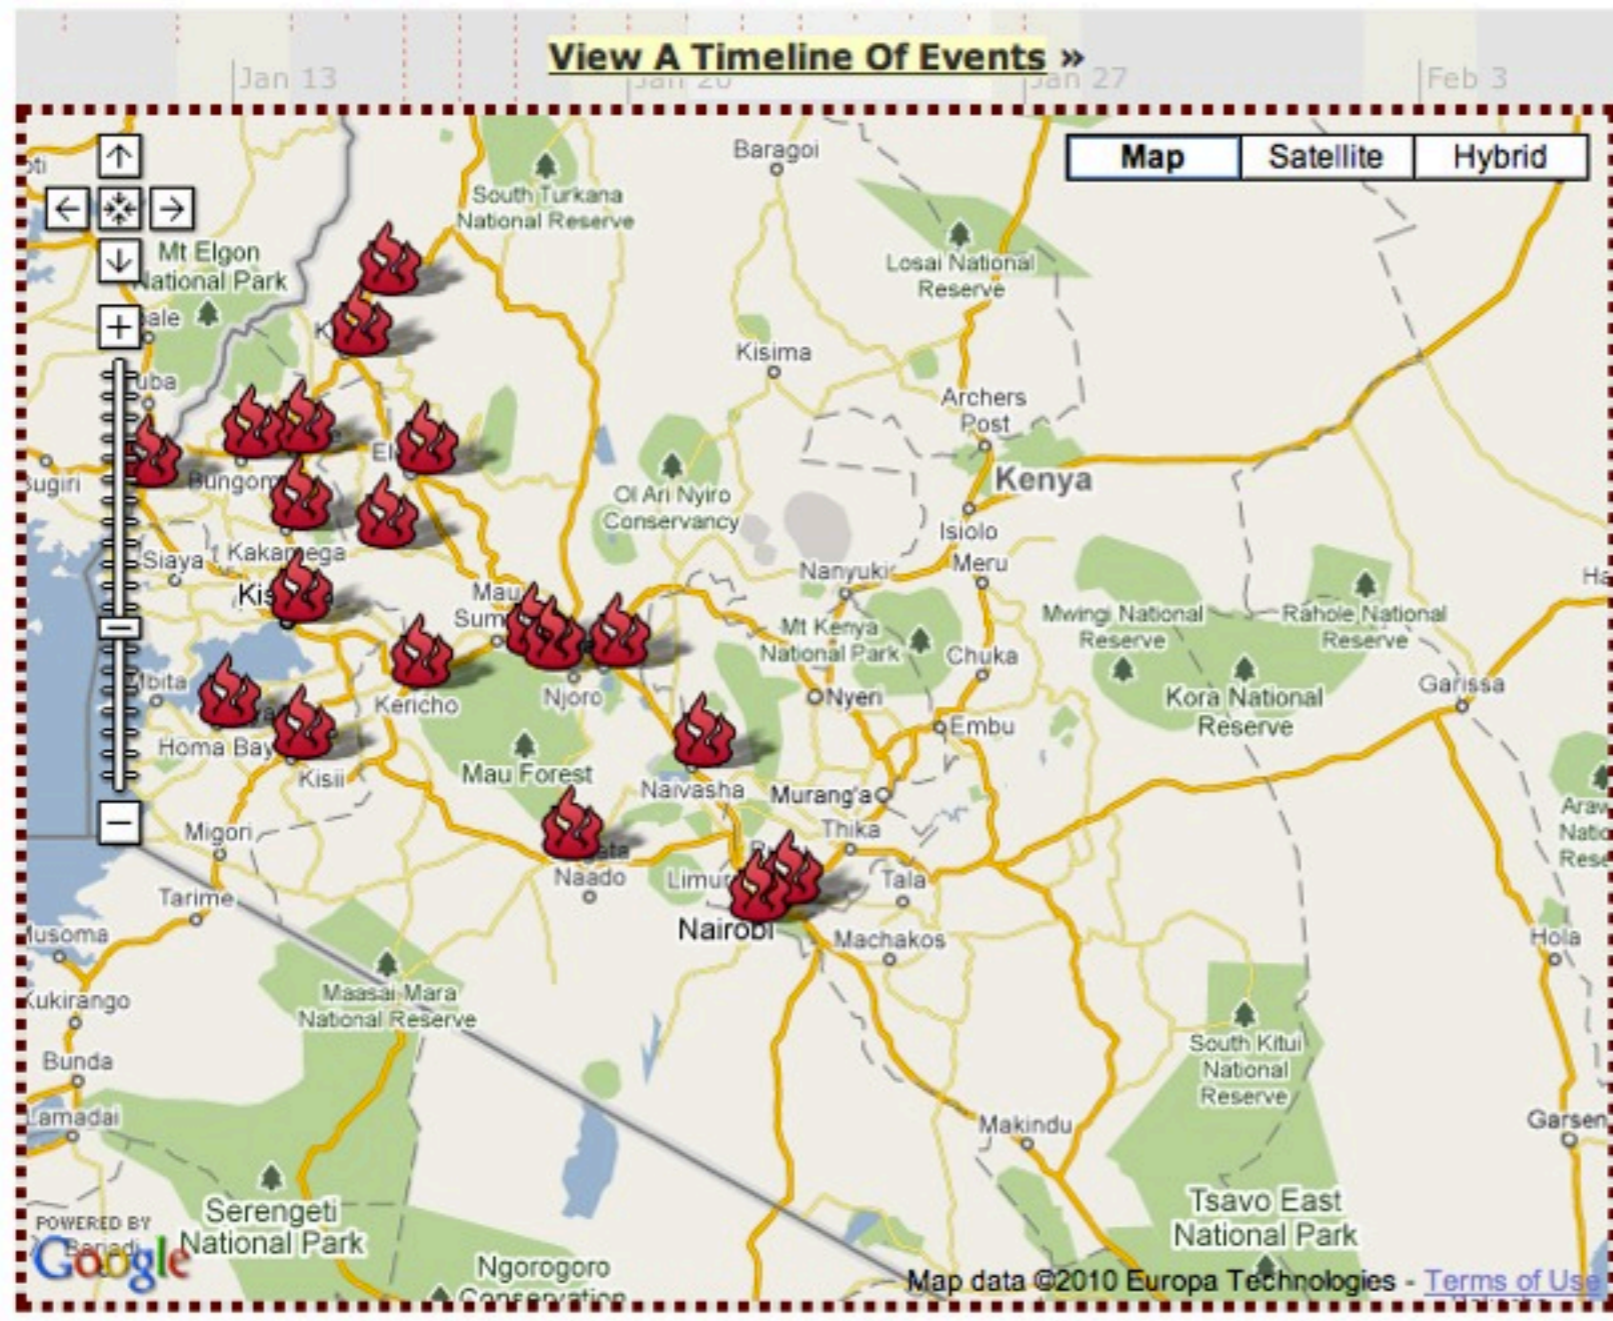

TIMBL @ TED

FEB2010

LONGBEACHCALIFORNIA

HOME REPORT AN INCIDENT CONTACT US ABOUT BLOG HOW TO HELP

Filter By Category

- ALL CATEGORIES
- RIOTS
- DEATHS
- PROPERTY LOSS
- GOVERNMENT FORCES
- CIVILIANS
- LOOTING
- RAPE
- PEACE EFFORTS
- INTERNALLY DISPLACED PEOPLE

GO

Submit An Incident!

Submit Via SMS

Send your SMS to 6007 on your phone (Safaricom/CelTel)

Subscribe To Ushahidi News

TAGS: ALL, Riots, Deaths, Property Damage, Government Forces, Civilians, Looting, Rape, Peace

Select a City Lat: Lon:

City, State and/or Country

Find Location

Para reportar desde Chile, envía un SMS al numero local: 78887873 ó al internacional: +44 762.480.2524 con tu ubicacion y lo que necesitas. Informanos sobre emergencias y personas desaparecidas.

Search Reports Here:

DOWNLOAD REPORTS (1016)

REPORTS RSS

Chile

Chile Earthquake and Tsunami Affected Countries

+ NUEVO EVENTO

INICIO

EVENTOS