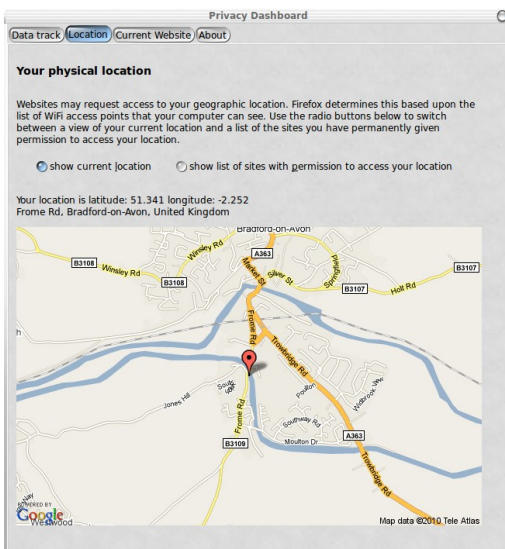

## PrimeLife Privacy Dashboard

This is a Firefox extension designed to help you track what kinds of information websites collect when you visit them, and a means to set per site preferences, e.g. to disable 3<sup>rd</sup> party cookies that can be used to track you across the Web, to block 3<sup>rd</sup> party content or even to disable scripting. The Dashboard collects information and logs it to a local database on your computer. You can view details for the current web page, and set preferences for that website. You can also switch to the data track and run a variety of queries, e.g. to see what external third parties are used by a given site.

The Dashboard makes it easy to view which sites you have given permission to access your geographic location without asking you again. You can easily revoke these permissions. A further feature is the means to see a map of where the browser thinks you are, based upon which WiFi access points your computer currently sees. You can also view the site's P3P policy if available.