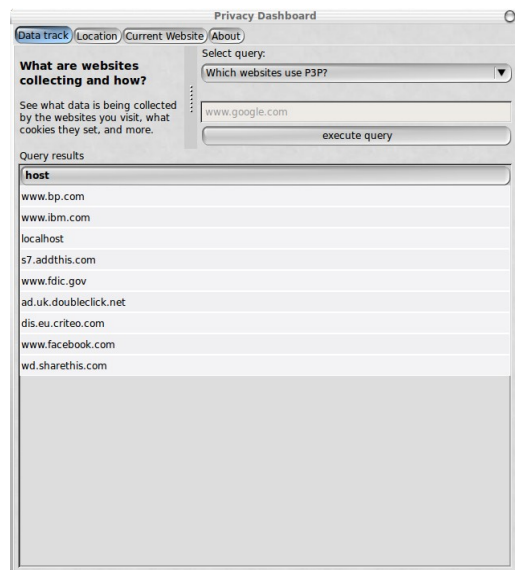

## PrimeLife Privacy Dashboard

This is a Firefox extension designed to help you track what kinds of information websites collect when you visit them, and a means to set per site preferences, e.g. to disable 3<sup>rd</sup> party cookies that can be used to track you across the Web, to block 3<sup>rd</sup> party content or even to disable scripting. The Dashboard collects information and logs it to a local database on your computer. You can view details for the current web page, and set preferences for that website. You can also switch to the data track and run a variety of queries, e.g. to see what external third parties are used by a given site.

The Dashboard makes it easy to view which sites you have given permission to access your geographic location without asking you again. You can easily revoke these permissions. A further feature is the means to see a map of where the browser thinks you are, based upon which WiFi access points your computer currently sees. You can also view the site's P3P policy if available.