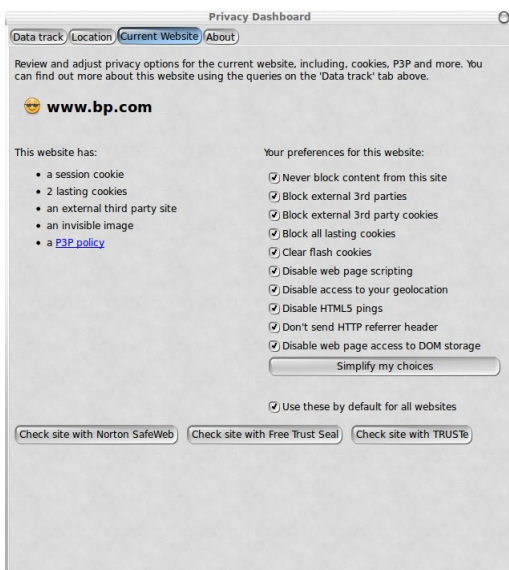

## PrimeLife Privacy Dashboard

This is a Firefox extension designed to help you track what kinds of information websites collect when you visit them, and a means to set per site preferences, e.g. to disable 3<sup>rd</sup> party cookies that can be used to track you across the Web, to block 3<sup>rd</sup> party content or even to disable scripting. The Dashboard collects information and logs it to a local database on your computer. You can view details for the current web page, and set preferences for that website. You can also switch to the data track and run a variety of queries, e.g. to see what external third parties are used by a given site.

The Dashboard makes it easy to view which sites you have given permission to access your geographic location without asking you again. You can easily revoke these permissions. A further feature is the means to see a map of where the browser thinks you are, based upon which WiFi access points your computer currently sees. You can also view the site's P3P policy if available.