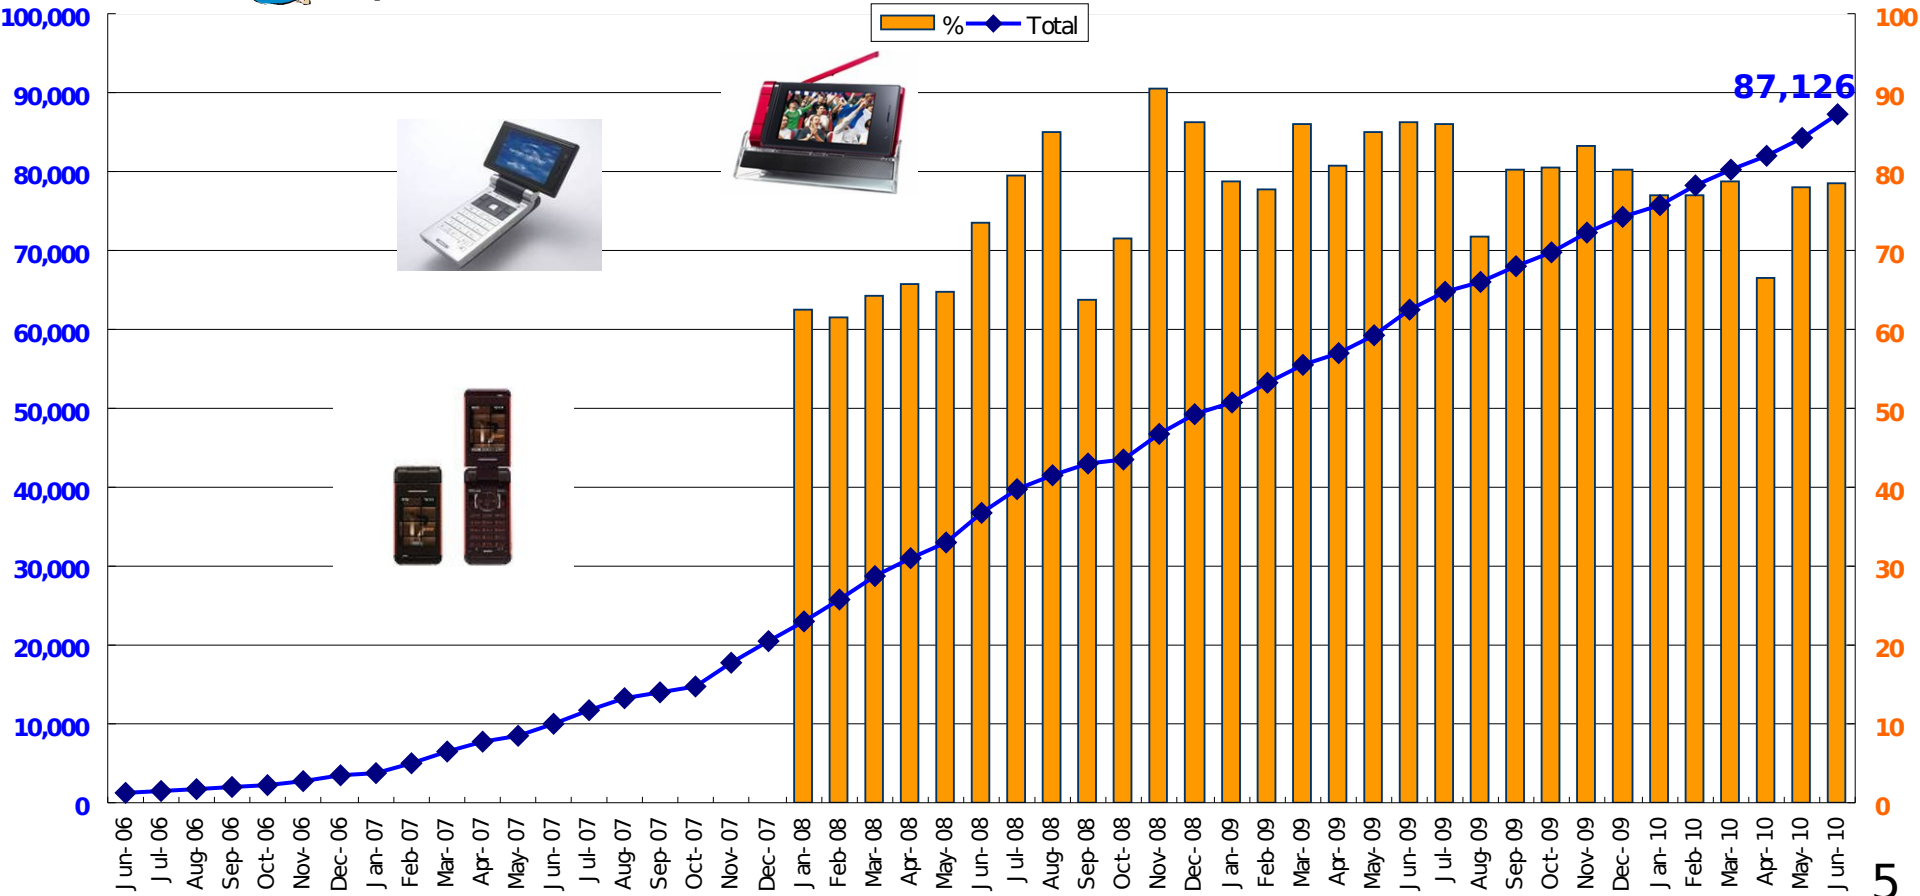

(Thousand/Total)

(monthly : % of all mobile phones)

The screenshot displays a digital broadcast interface for NHK's 'Data-casting' service. It features a top banner with the NHK logo and 'データ放送 首都圏' (Data-casting Capital Area) for June 18th at 11:50. The main content area is divided into several sections: a weather forecast for Tokyo's Shibuya district showing temperatures and rain probability; a news section with headlines about an acid attack and a growth strategy; a sports section for the 2010 FIFA World Cup; and a grid of program buttons including 'News of the Capital Area', 'Weather Information', 'Earthquake/Tsunami Information', 'Road Traffic Information', 'Nighttime Medical Services', 'Kantan Gohan', 'Itto 6ken', 'Yudoki Net', 'Ikidane! Tokyo Time', 'Gegage no Onna', 'Salaryman NEO', and '2010 FIFA World Cup'. A video window on the right shows a woman cooking, with a 'Data-casting' overlay for 'Cheese-filled Daigyo Mochi' and a 'Point!' icon indicating an interactive feature: 'Use the plate to return to the menu'.