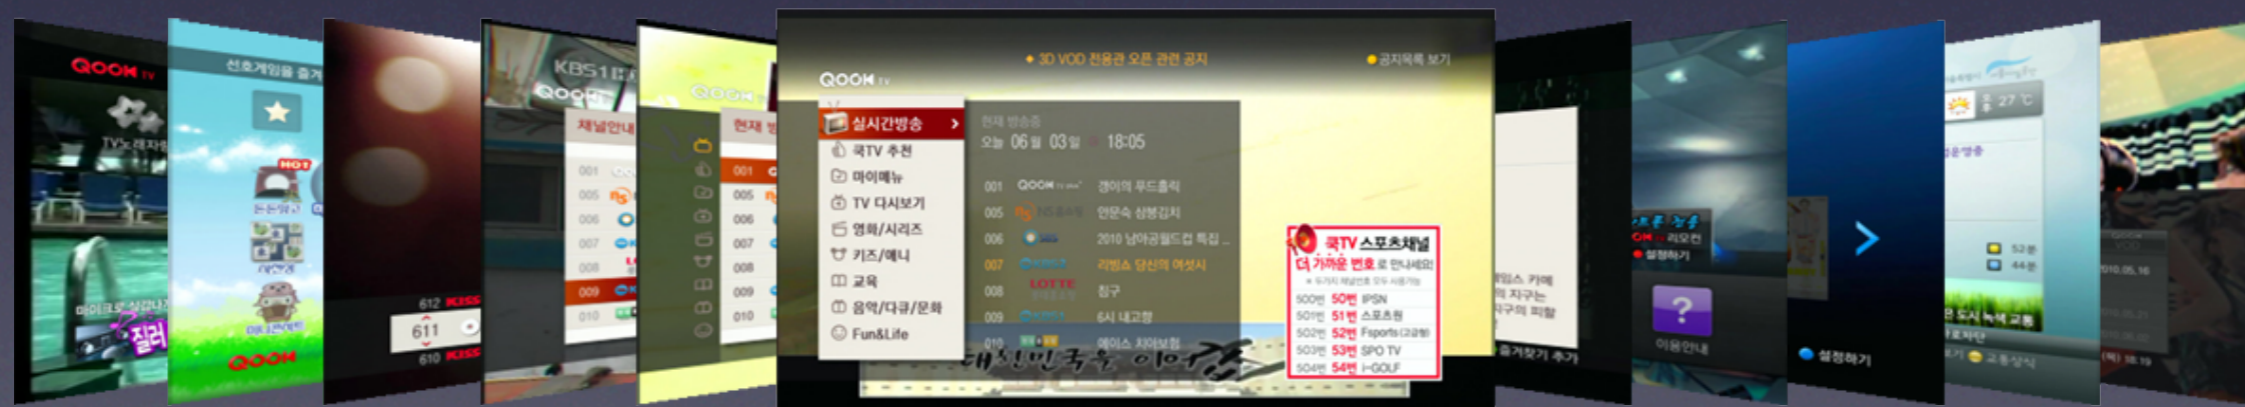

Requirements for web-based IPTV

Youngil Kim

 central R&D lab.

Overview

- Current status of KT IPTV
- Plans to “OPEN”
- Requirements to “WEB on TV”

QOOK TV

- Brand name of KT's IPTV
- About 1.6 million subscribers
- Based on DVB standards

“Walled Garden”

Plans to "OPEN"

Requirements to "WEB on TV"

- Live TV
- VOD
- Communications
- Content Sharing
- Games
- Internet Browsing
- Social Networking

Channel/EPG Service

Media Streaming

Multicast media/data processing

RTP streaming / FTP Download & Play

Video Calling

Home Sharing

Simple signaling APIs & Camera device control

Content sharing functions such as DLNA

2D/3D graphic rendering APIs & Hardware acceleration

Strong points of web