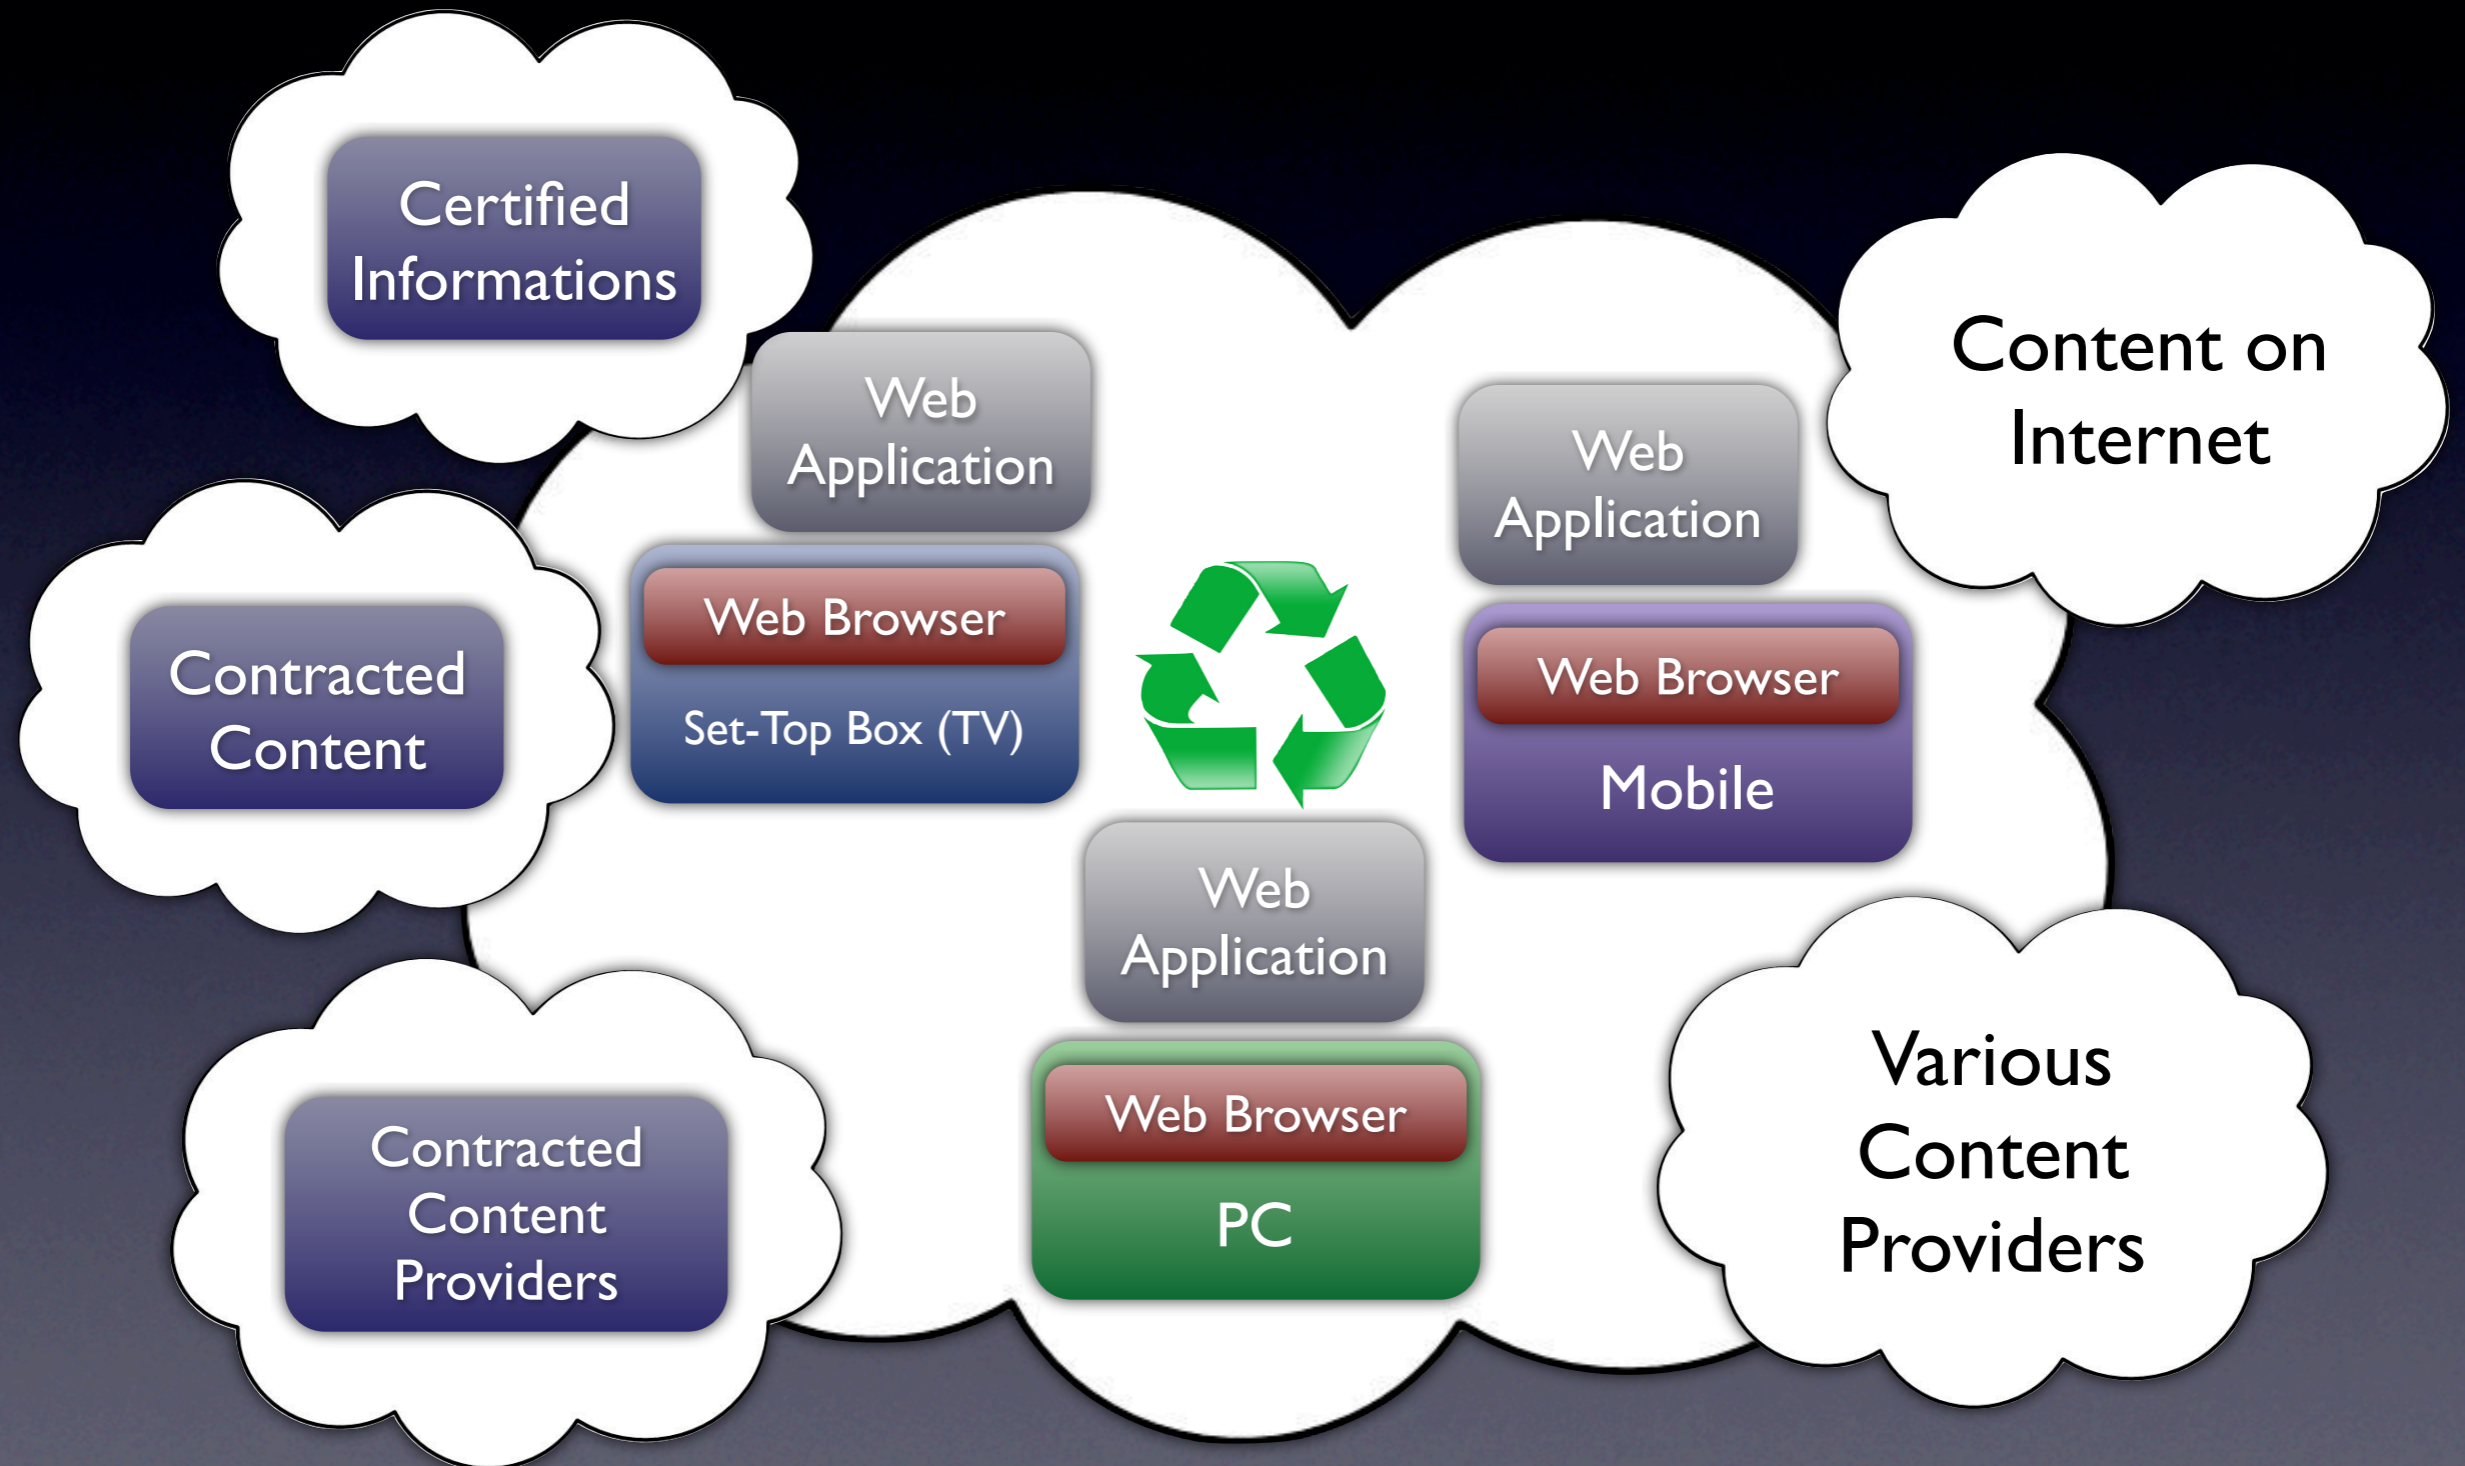

Requirements for web-based IPTV

Youngil Kim

 central R&D lab.

Overview

- Current status of KT IPTV
- Plans to “OPEN”
- Requirements to “WEB on TV”

QOOK TV

- Brand name of KT's IPTV
- About 1.6 million subscribers
- Based on DVB standards

“Walled Garden”

Plans to "OPEN"

Requirements to "WEB on TV"

- Live TV
- VOD
- Communications
- Content Sharing
- Games
- Internet Browsing
- Social Networking

Channel/EPG Service

Media Streaming

Multicast media/data processing

RTP streaming / FTP Download & Play

Video Calling

Home Sharing

Simple signaling APIs & Camera device control

Content sharing functions such as DLNA

2D/3D graphic rendering APIs & Hardware acceleration

Strong points of web

We're expecting

TV Functions on WEB

To prepare web application market

Interfaces for various external functions