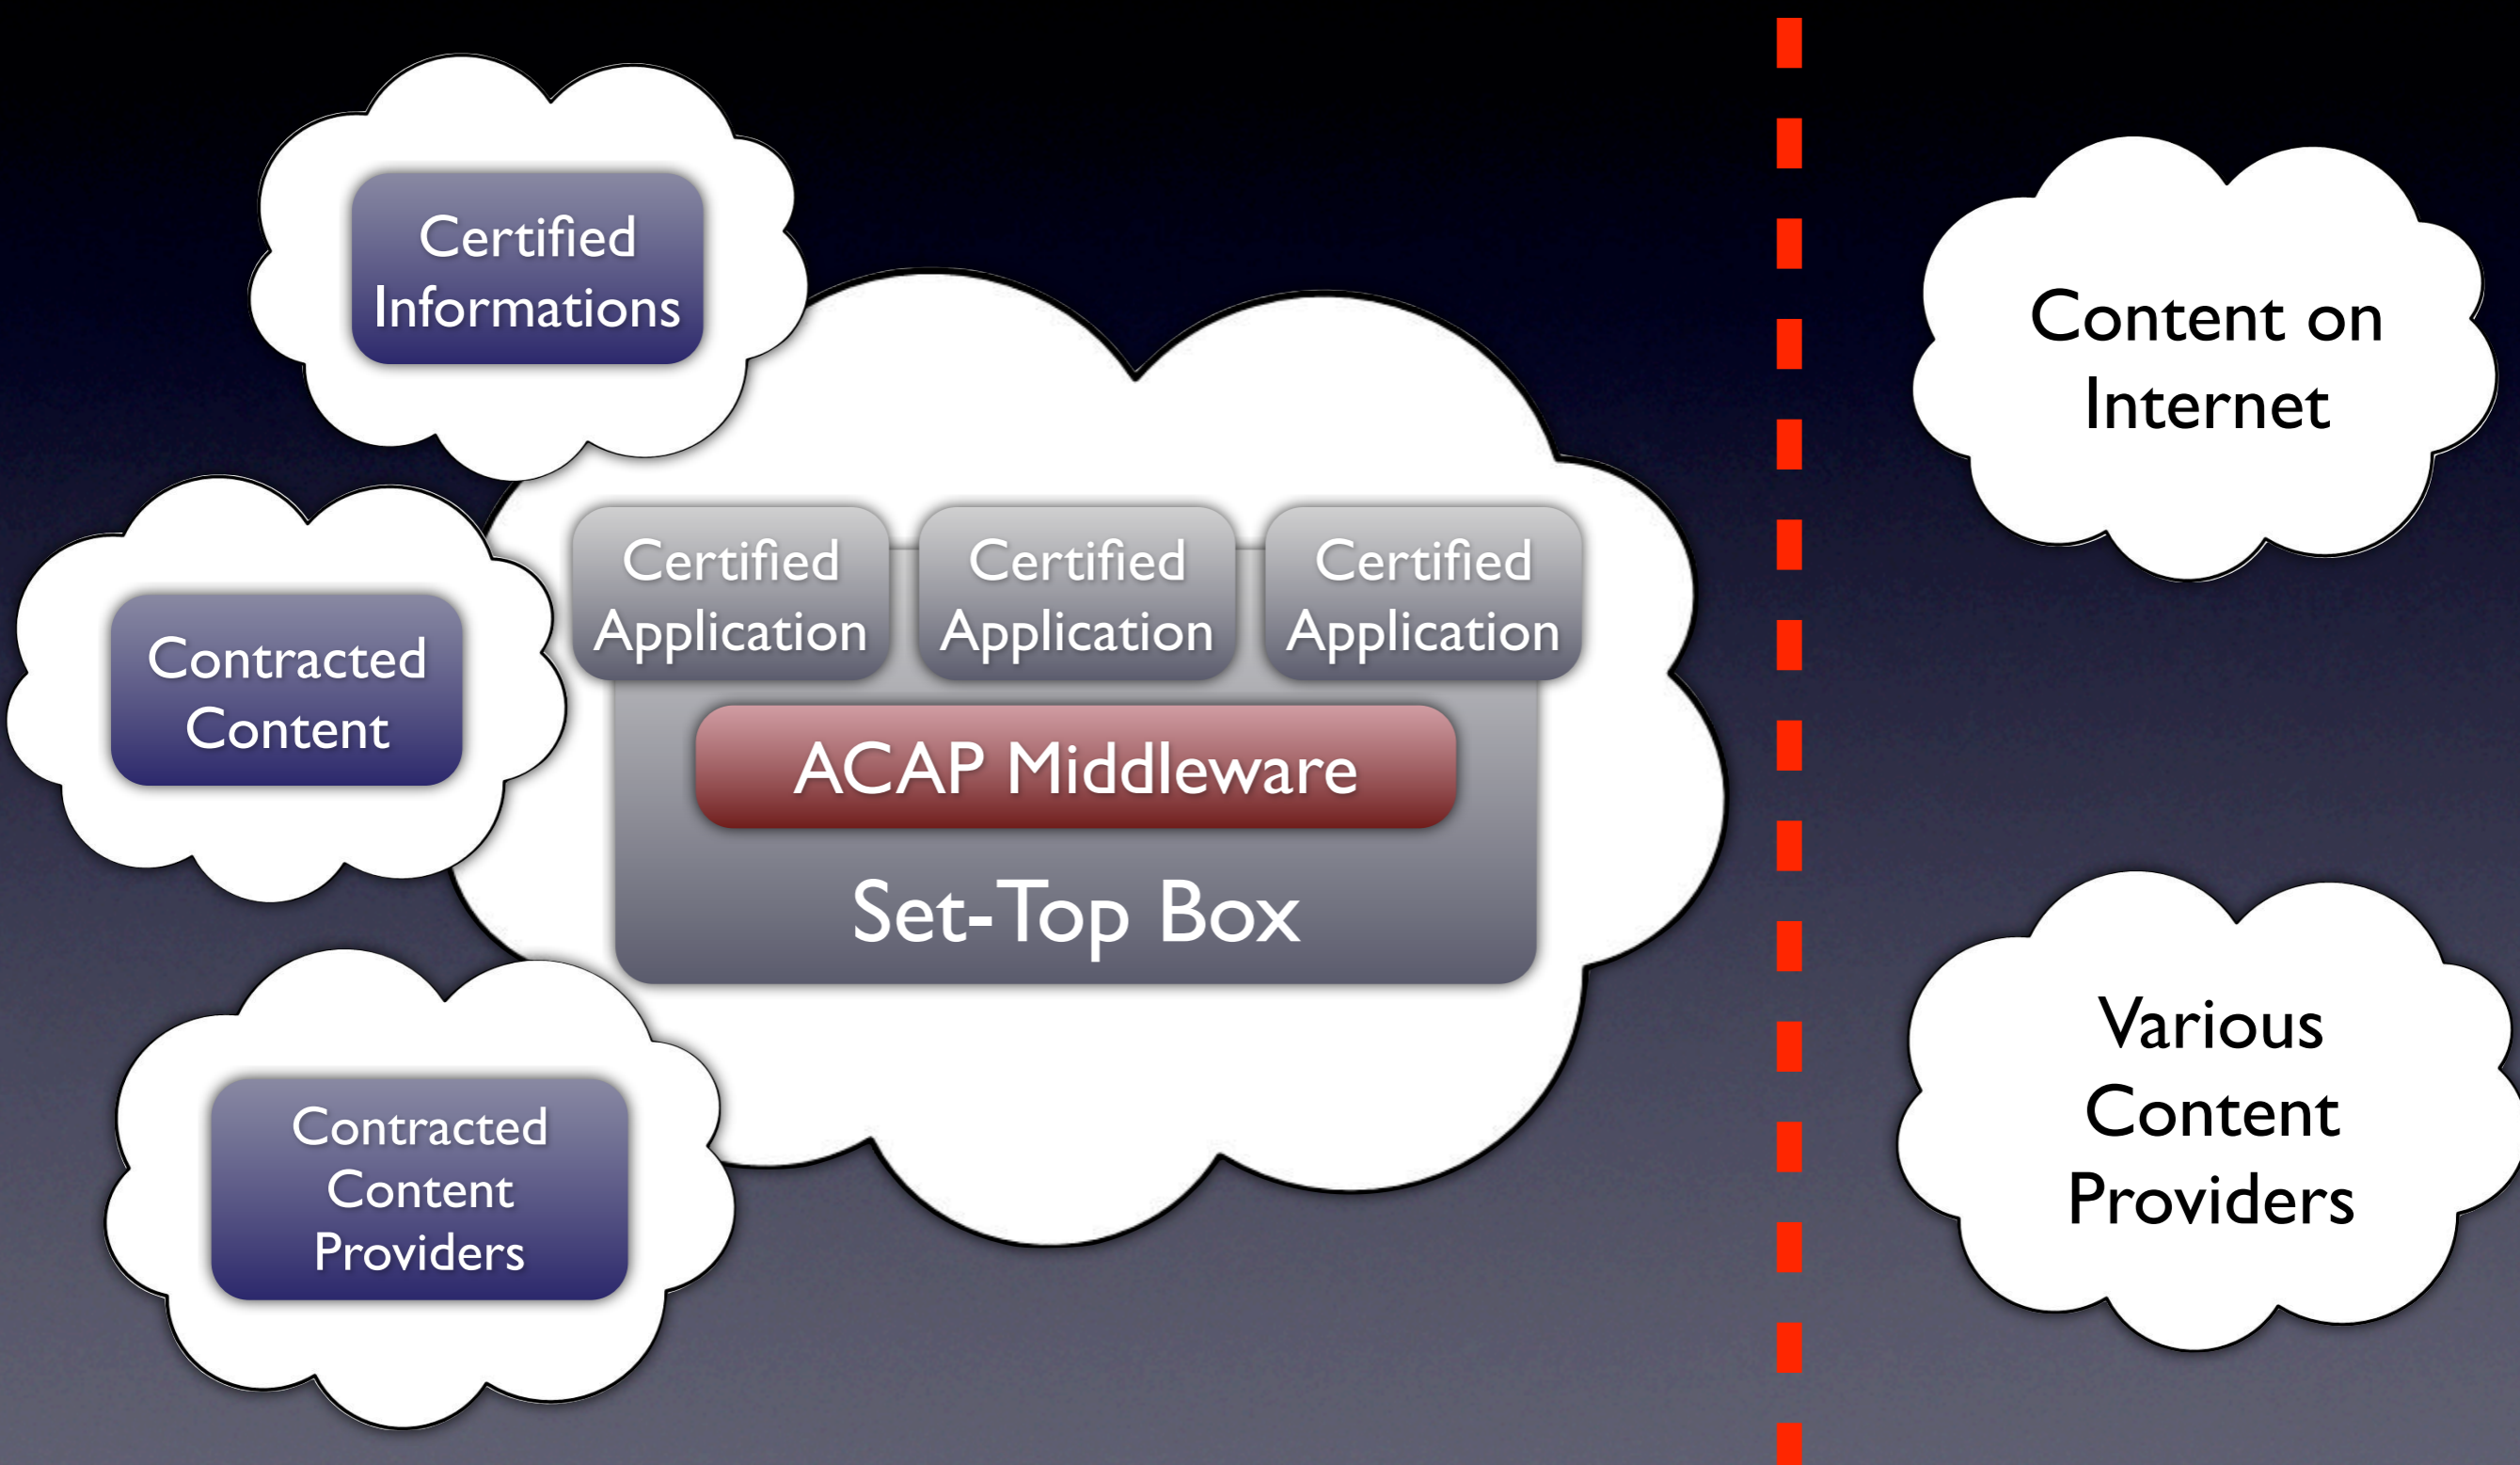

Requirements for web-based IPTV

Youngil Kim

 central R&D lab.

Overview

- Current status of KT IPTV
- Plans to “OPEN”
- Requirements to “WEB on TV”

QOOK TV

- Brand name of KT's IPTV
- About 1.6 million subscribers
- Based on DVB standards

“Walled Garden”

Plans to "OPEN"

Requirements to "WEB on TV"

- Live TV
- VOD
- Communications
- Content Sharing
- Games
- Internet Browsing
- Social Networking

Channel/EPG Service

Media Streaming

Multicast media/data processing

RTP streaming / FTP Download & Play

Video Calling

Home Sharing

Simple signaling APIs & Camera device control

Content sharing functions such as DLNA

2D/3D graphic rendering APIs & Hardware acceleration

Strong points of web