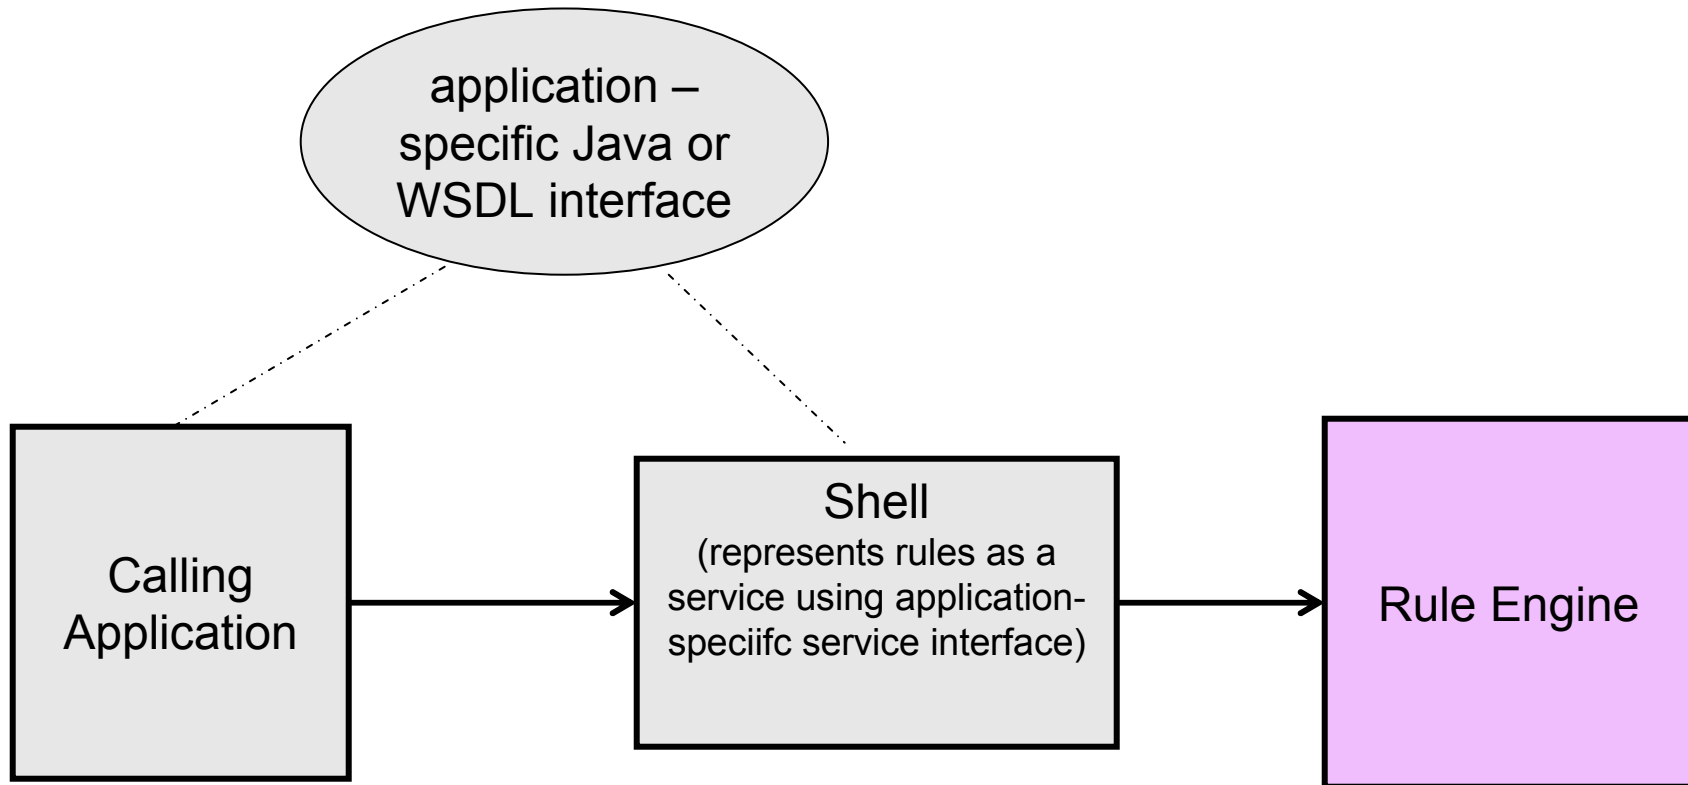

Donald F. Ferguson
IBM Fellow
Software Group Chief Architect and
Chairman, SWG Architecture Board
dff@us.ibm.com

 e-business software

© 2005 IBM Corporation

A Business Scenario

Rules and the Service Oriented Architecture

Selectors

OMG Layers and Rules

Rule Categories