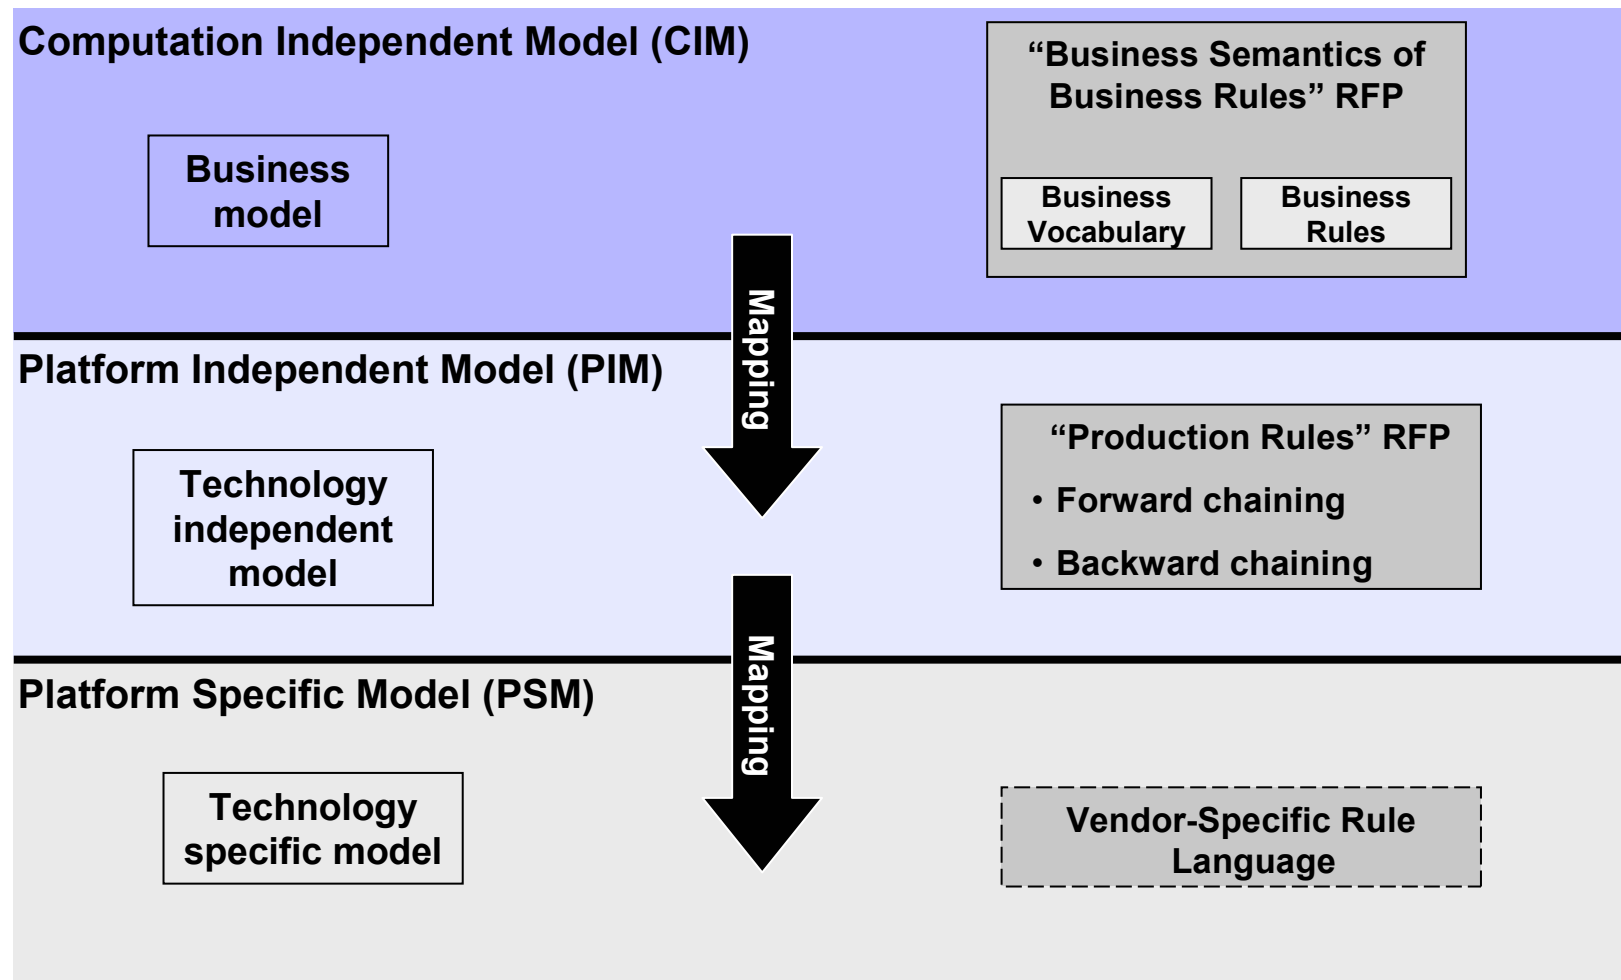

IBM Software Group

Business Rule Standards -- Interoperability and Portability

Presentation to W3C Workshop on Rule Languages for Interoperability
April 27-28, 2005 – Washington, DC

Mark H Linehan
Senior Technical Staff Member
IBM Software Group Emerging Technology
mlinehan@us.ibm.com

Donald F. Ferguson
IBM Fellow
Software Group Chief Architect and
Chairman, SWG Architecture Board
dff@us.ibm.com

 e-business software

© 2005 IBM Corporation

A Business Scenario

Rules and the Service Oriented Architecture

Selectors

OMG Layers and Rules

Rule Categories