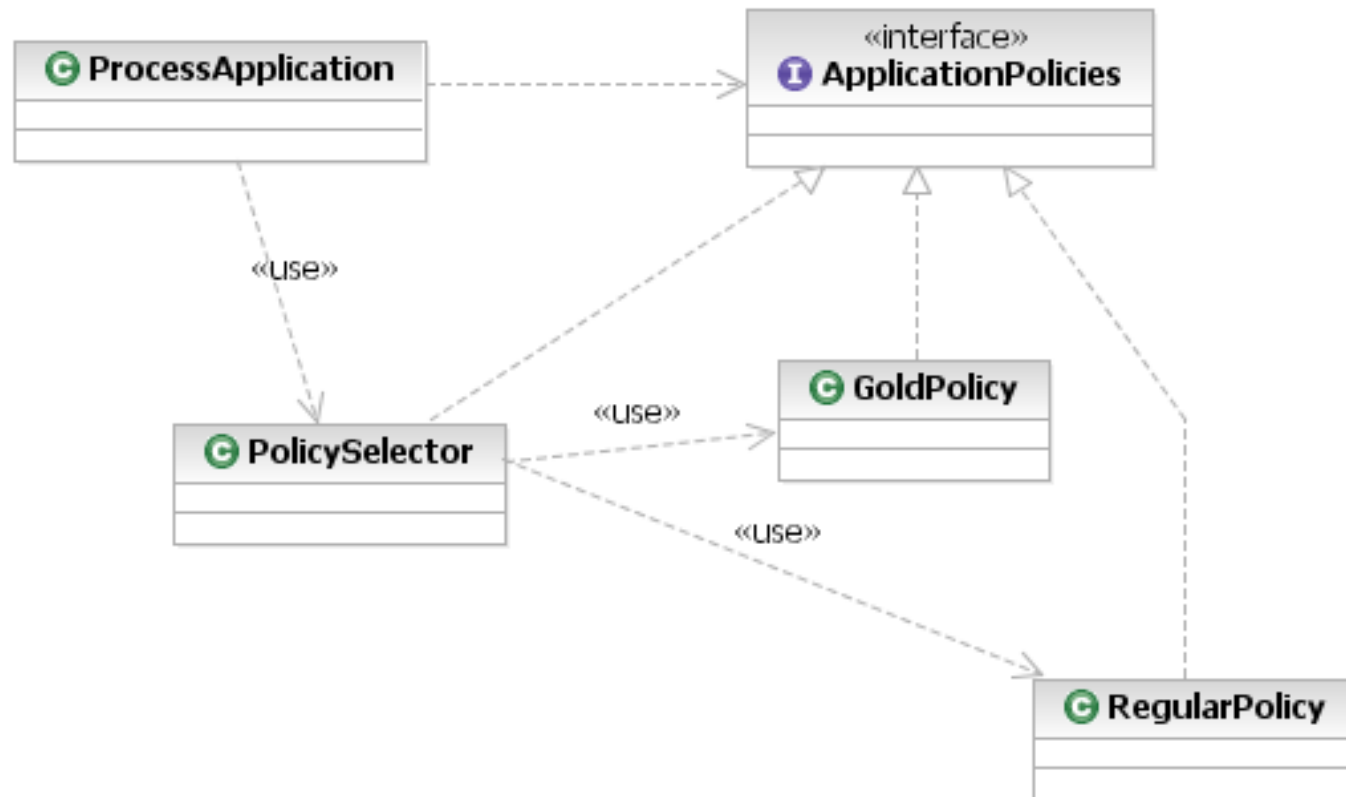

Donald F. Ferguson
IBM Fellow
Software Group Chief Architect and
Chairman, SWG Architecture Board
dff@us.ibm.com

 e-business software

© 2005 IBM Corporation

A Business Scenario

Rules and the Service Oriented Architecture

Selectors

OMG Layers and Rules

Rule Categories