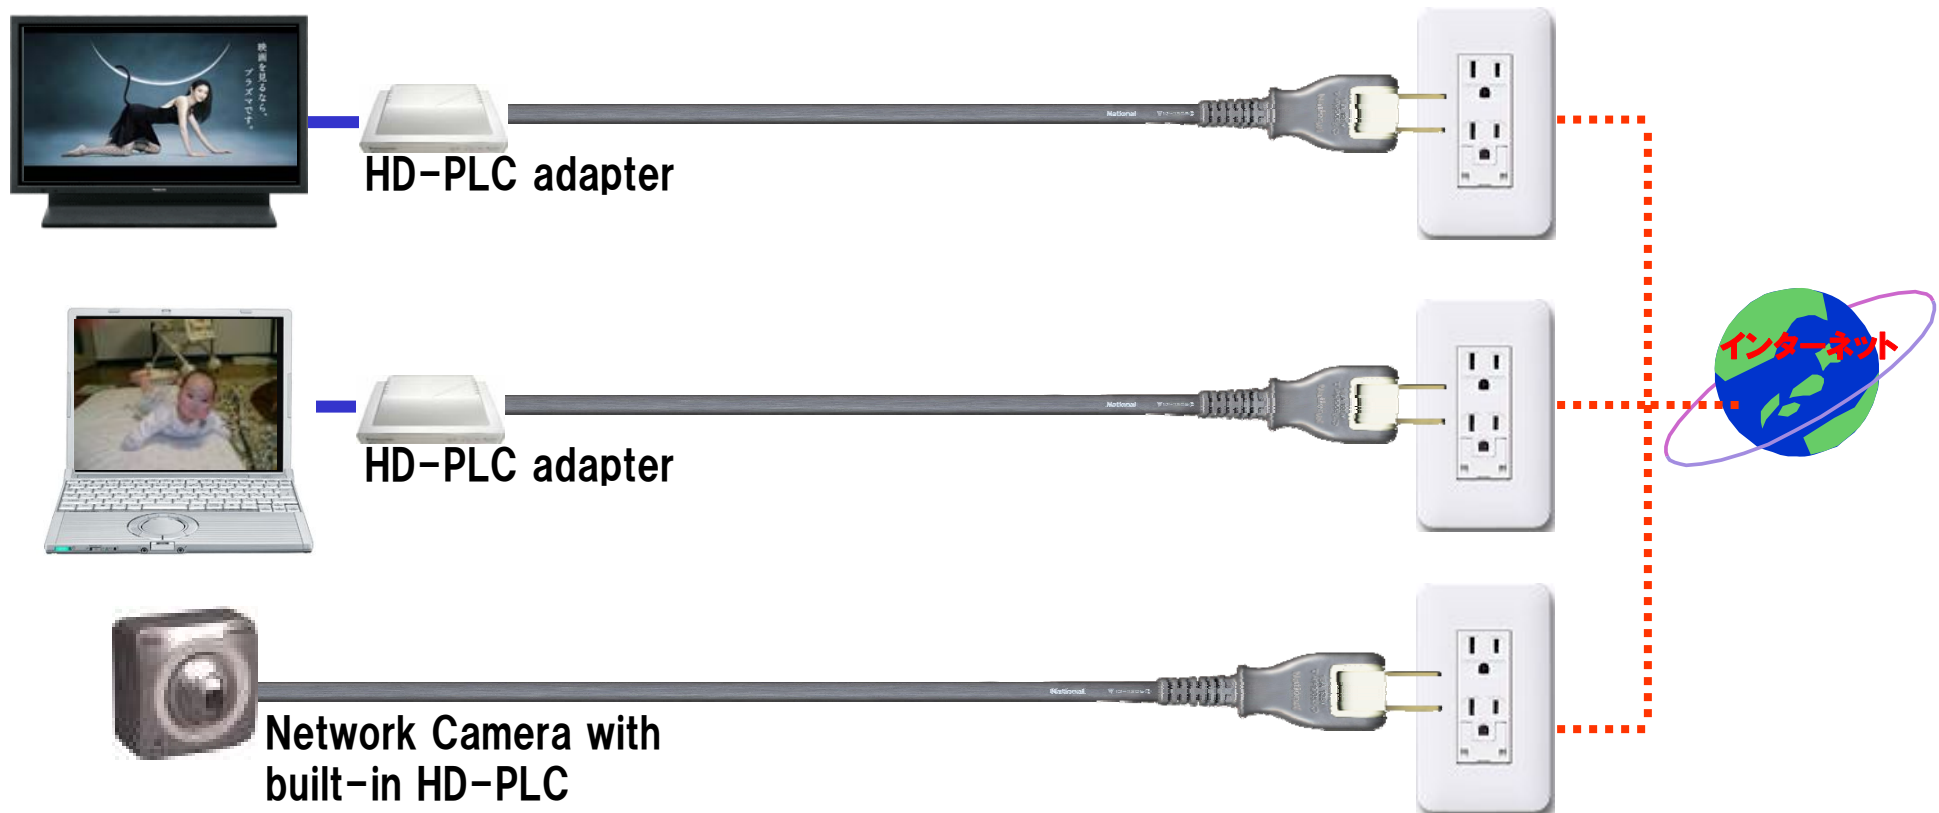

Powerline/Coaxial cable among rooms, Wireless within a room
Service platform for digital home appliances based on

“**1 button connection**” and “**1 button diagnosis**”

HD-PLC - High speed Power Line Communication Technology

-For the purpose of lightheartedly enjoying HD pictures and Internet-
“Home Network Revolution” = HD-PLC

**Internet connection anywhere by
just plugging the cord into the AC outlet**

Toward Further Evolution of Digital Home Appliances: “Ubiquitous Home Appliances”