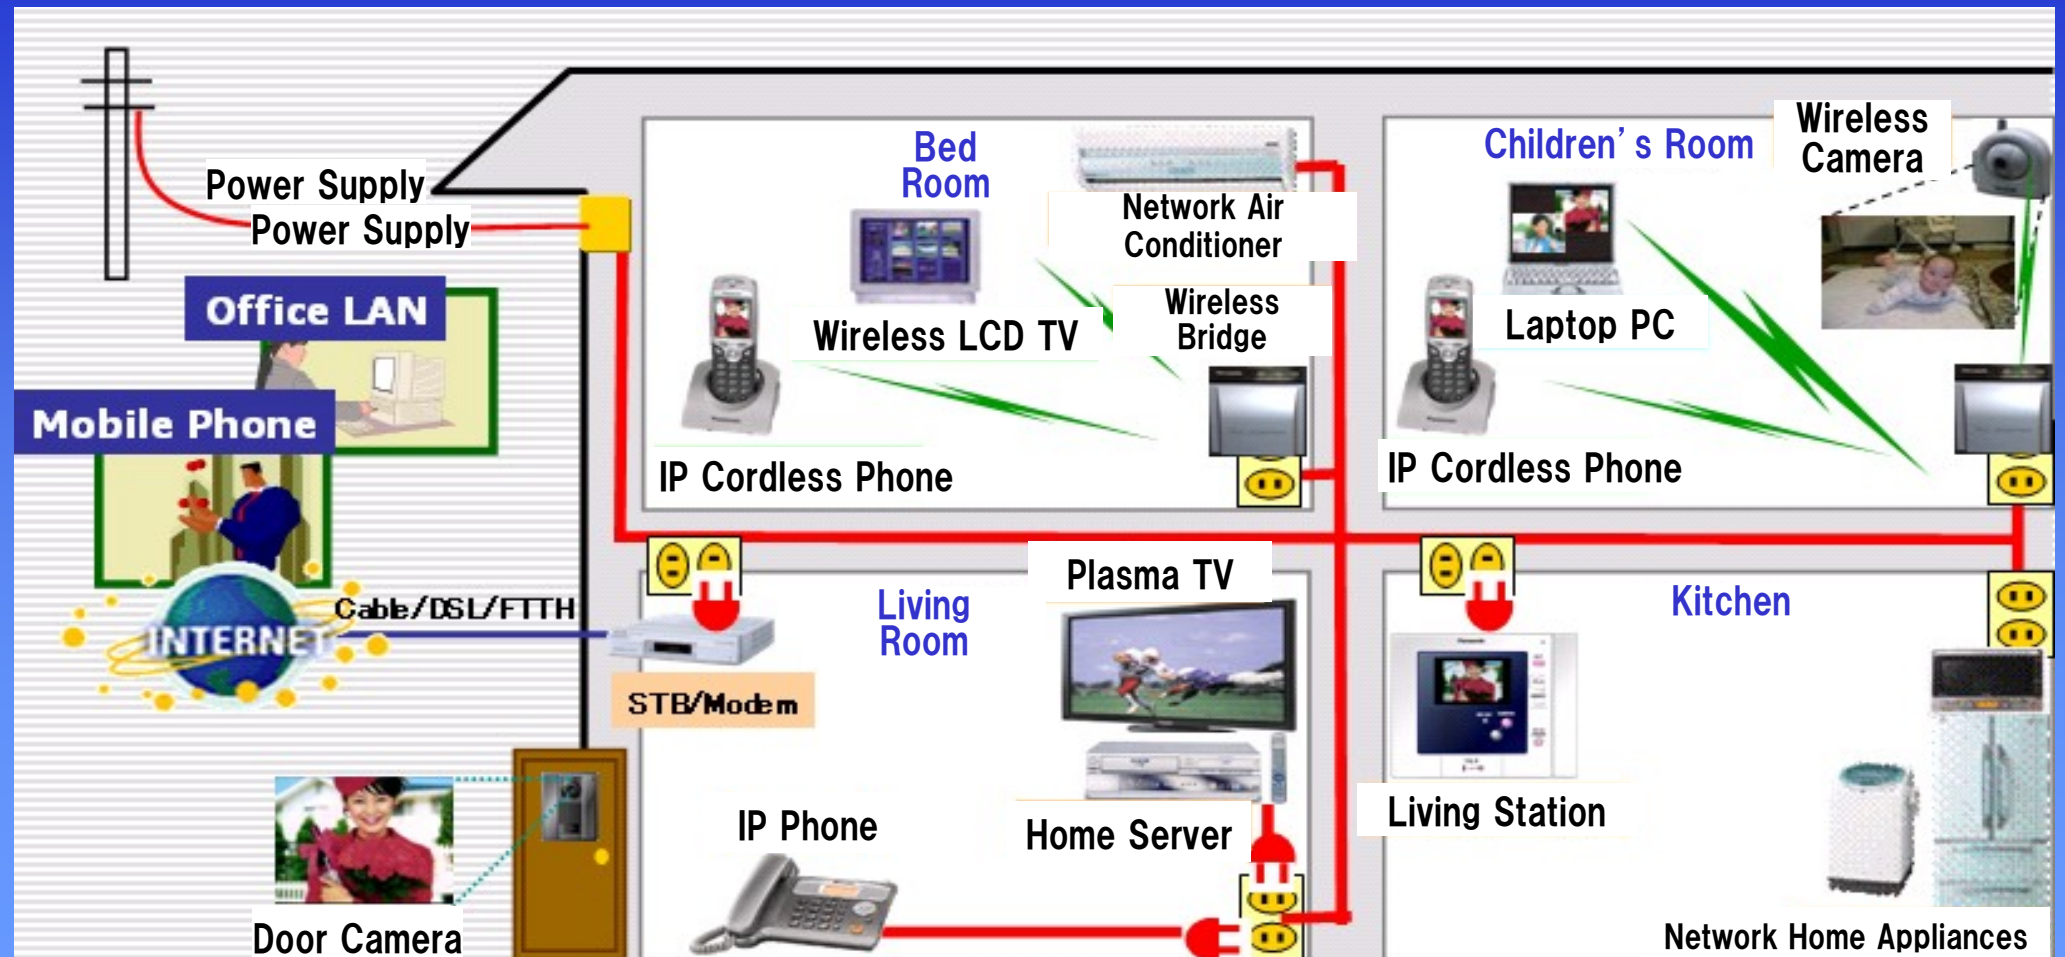

Growth Strategy for
Digital Home Appliances

Realizing a Ubiquitous Network Society

3D Value Chain

Evolution of 3D Value Chain

Content Distribution

Construct a “secure 3D platform” to realize distribution of diverse content

Alliance with contents distributors

Construction of secure 3D platform

Freedom from anxiety and safety unique to digital home appliances

Home Network – House-wide Broadband

“**No Extra Wired**” is needed for Home Network

Powerline/Coaxial cable among rooms, Wireless within a room
Service platform for digital home appliances based on

“**1 button connection**” and “**1 button diagnosis**”

HD-PLC - High speed Power Line Communication Technology

-For the purpose of lightheartedly enjoying HD pictures and Internet-
“Home Network Revolution” = HD-PLC

**Internet connection anywhere by
just plugging the cord into the AC outlet**

Toward Further Evolution of Digital Home Appliances: “Ubiquitous Home Appliances”