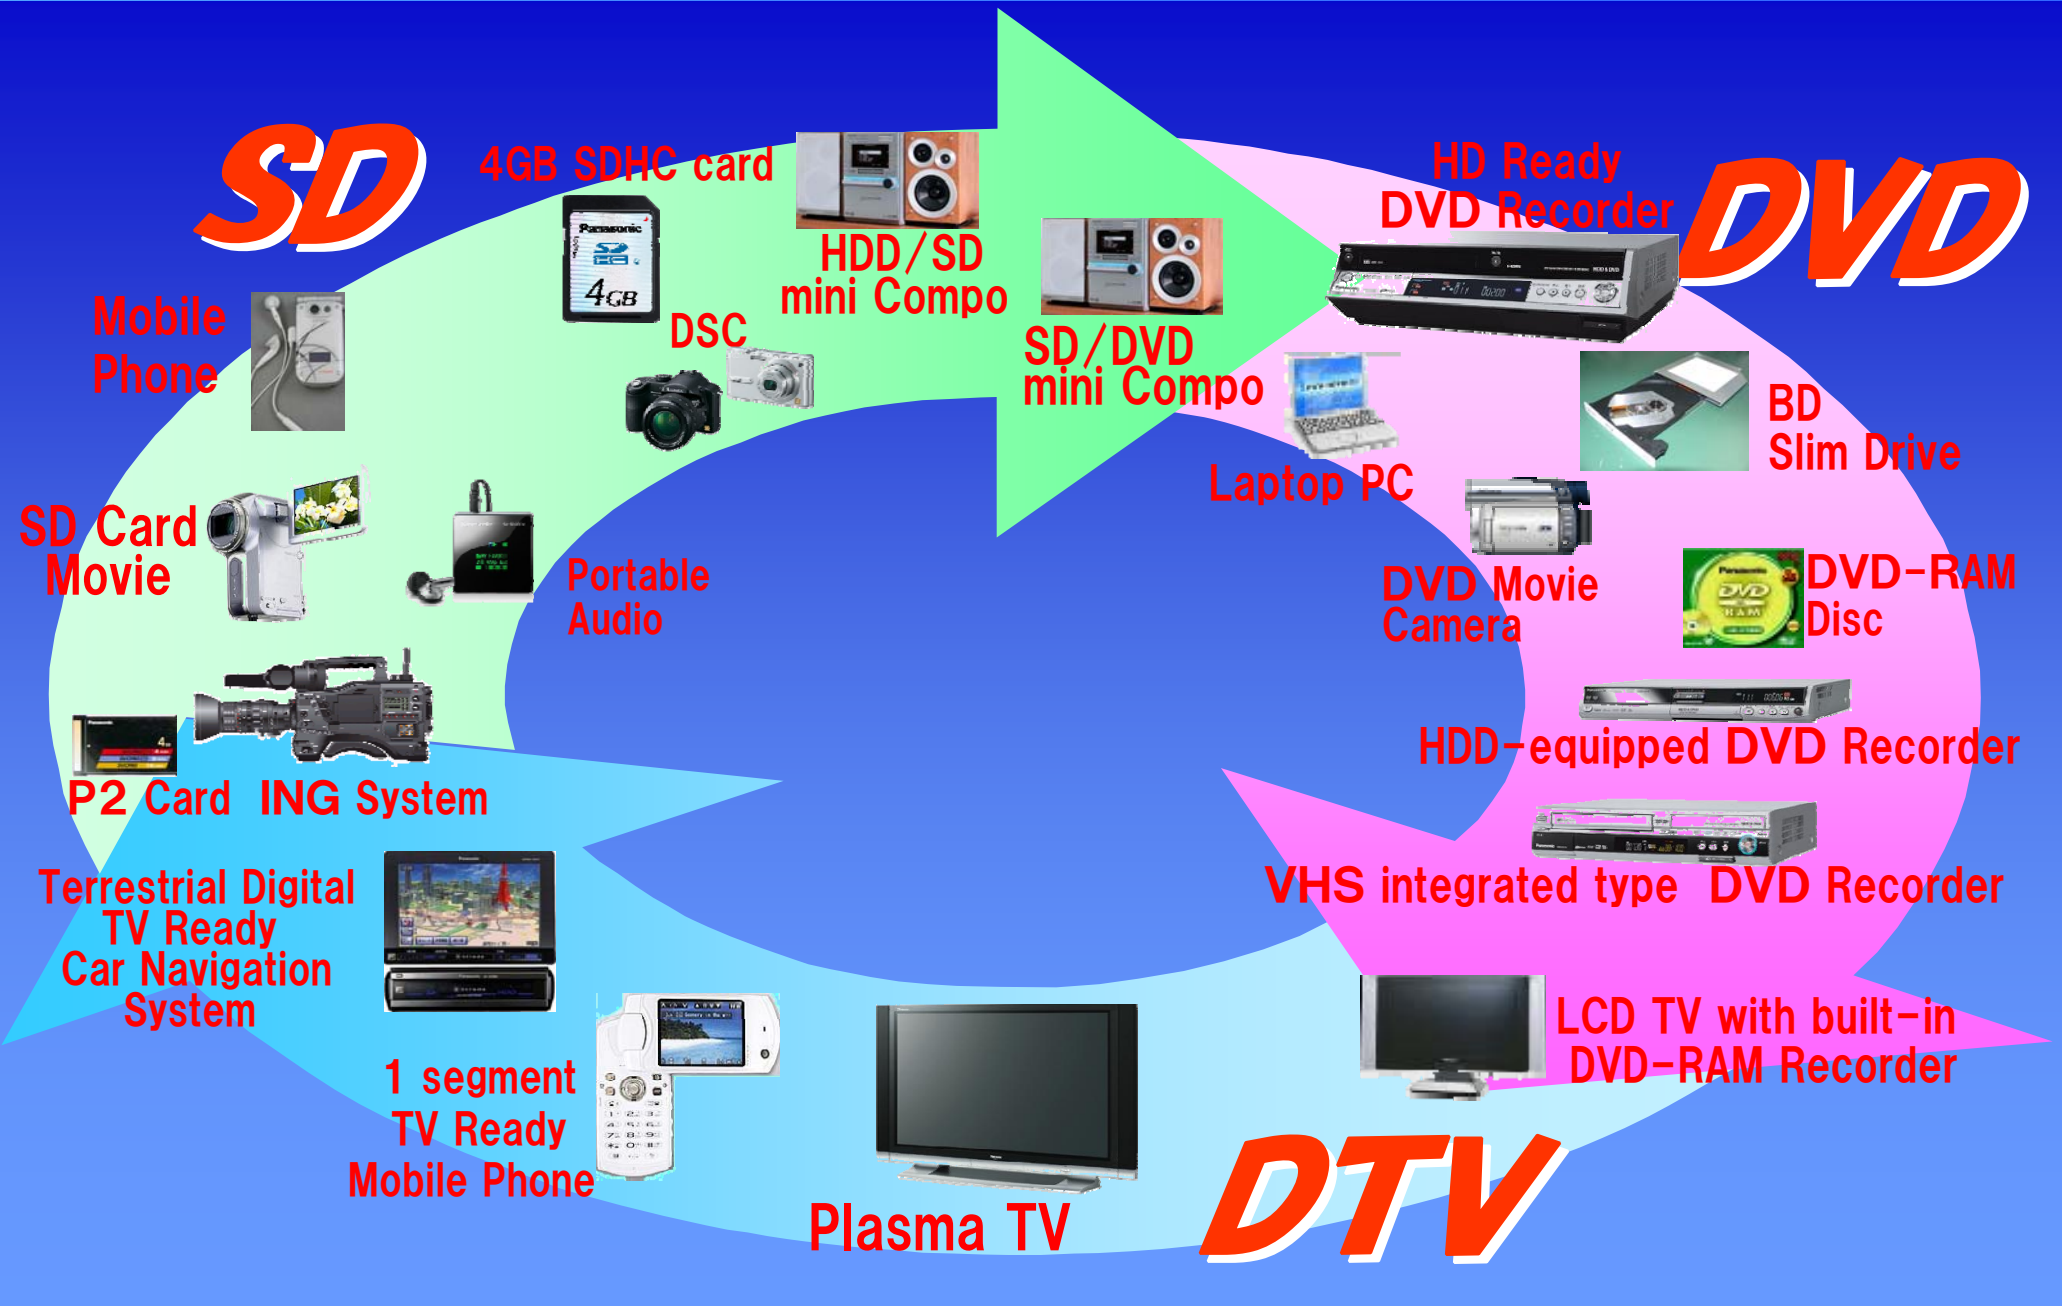

BB, Full Time Connection

Communications & IT

Digitization of Mobile

Digital Cellular Phone

i-mode

Communication
Car-Navigation

DSC
phone

Handheld
TV Receiver

Growth Strategy for
Digital Home Appliances

Realizing a Ubiquitous Network Society

3D Value Chain

Evolution of 3D Value Chain

Content Distribution

Construct a “secure 3D platform” to realize distribution of diverse content

Powerline/Coaxial cable among rooms, Wireless within a room
Service platform for digital home appliances based on

“**1 button connection**” and “**1 button diagnosis**”

HD-PLC - High speed Power Line Communication Technology

-For the purpose of lightheartedly enjoying HD pictures and Internet-
“Home Network Revolution” = HD-PLC

**Internet connection anywhere by
just plugging the cord into the AC outlet**

Toward Further Evolution of Digital Home Appliances: “Ubiquitous Home Appliances”