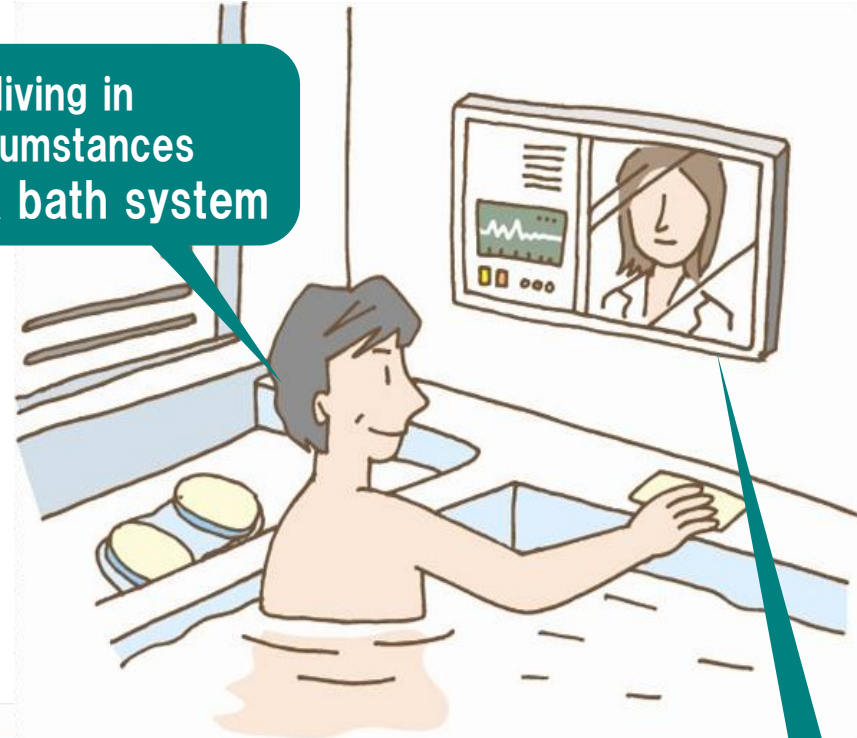

**Surrounding sound
3D sound space**

**Always at your side
Next-generation AVC mobile
(4G mobile)**

**Wherever contents are
Universal contents selection and home safety controller**

Lifestyle around 2015: Living Room 2

“Communications with Presence and Realism”

Lifestyle around 2015: Bath Room

“Evolving Entertainment and Health Care”

The same high definition AV
as in the living room
Wall surface projector and
water-proof sheet speaker

Health care, living in
comfortable circumstances
Health care check bath system

Effective utilization of water resources
Gray water utilization system

Immediate check on data
anxious about
Bathing health adviser

Supply of high efficiency energy
FC hot-water supply
system

Possible, or probable Structure: Ubiquitous Web Appliances

Ubiquitous Home Appliances

- Surround users
- Simple functions
- Network connection
- Layout-free