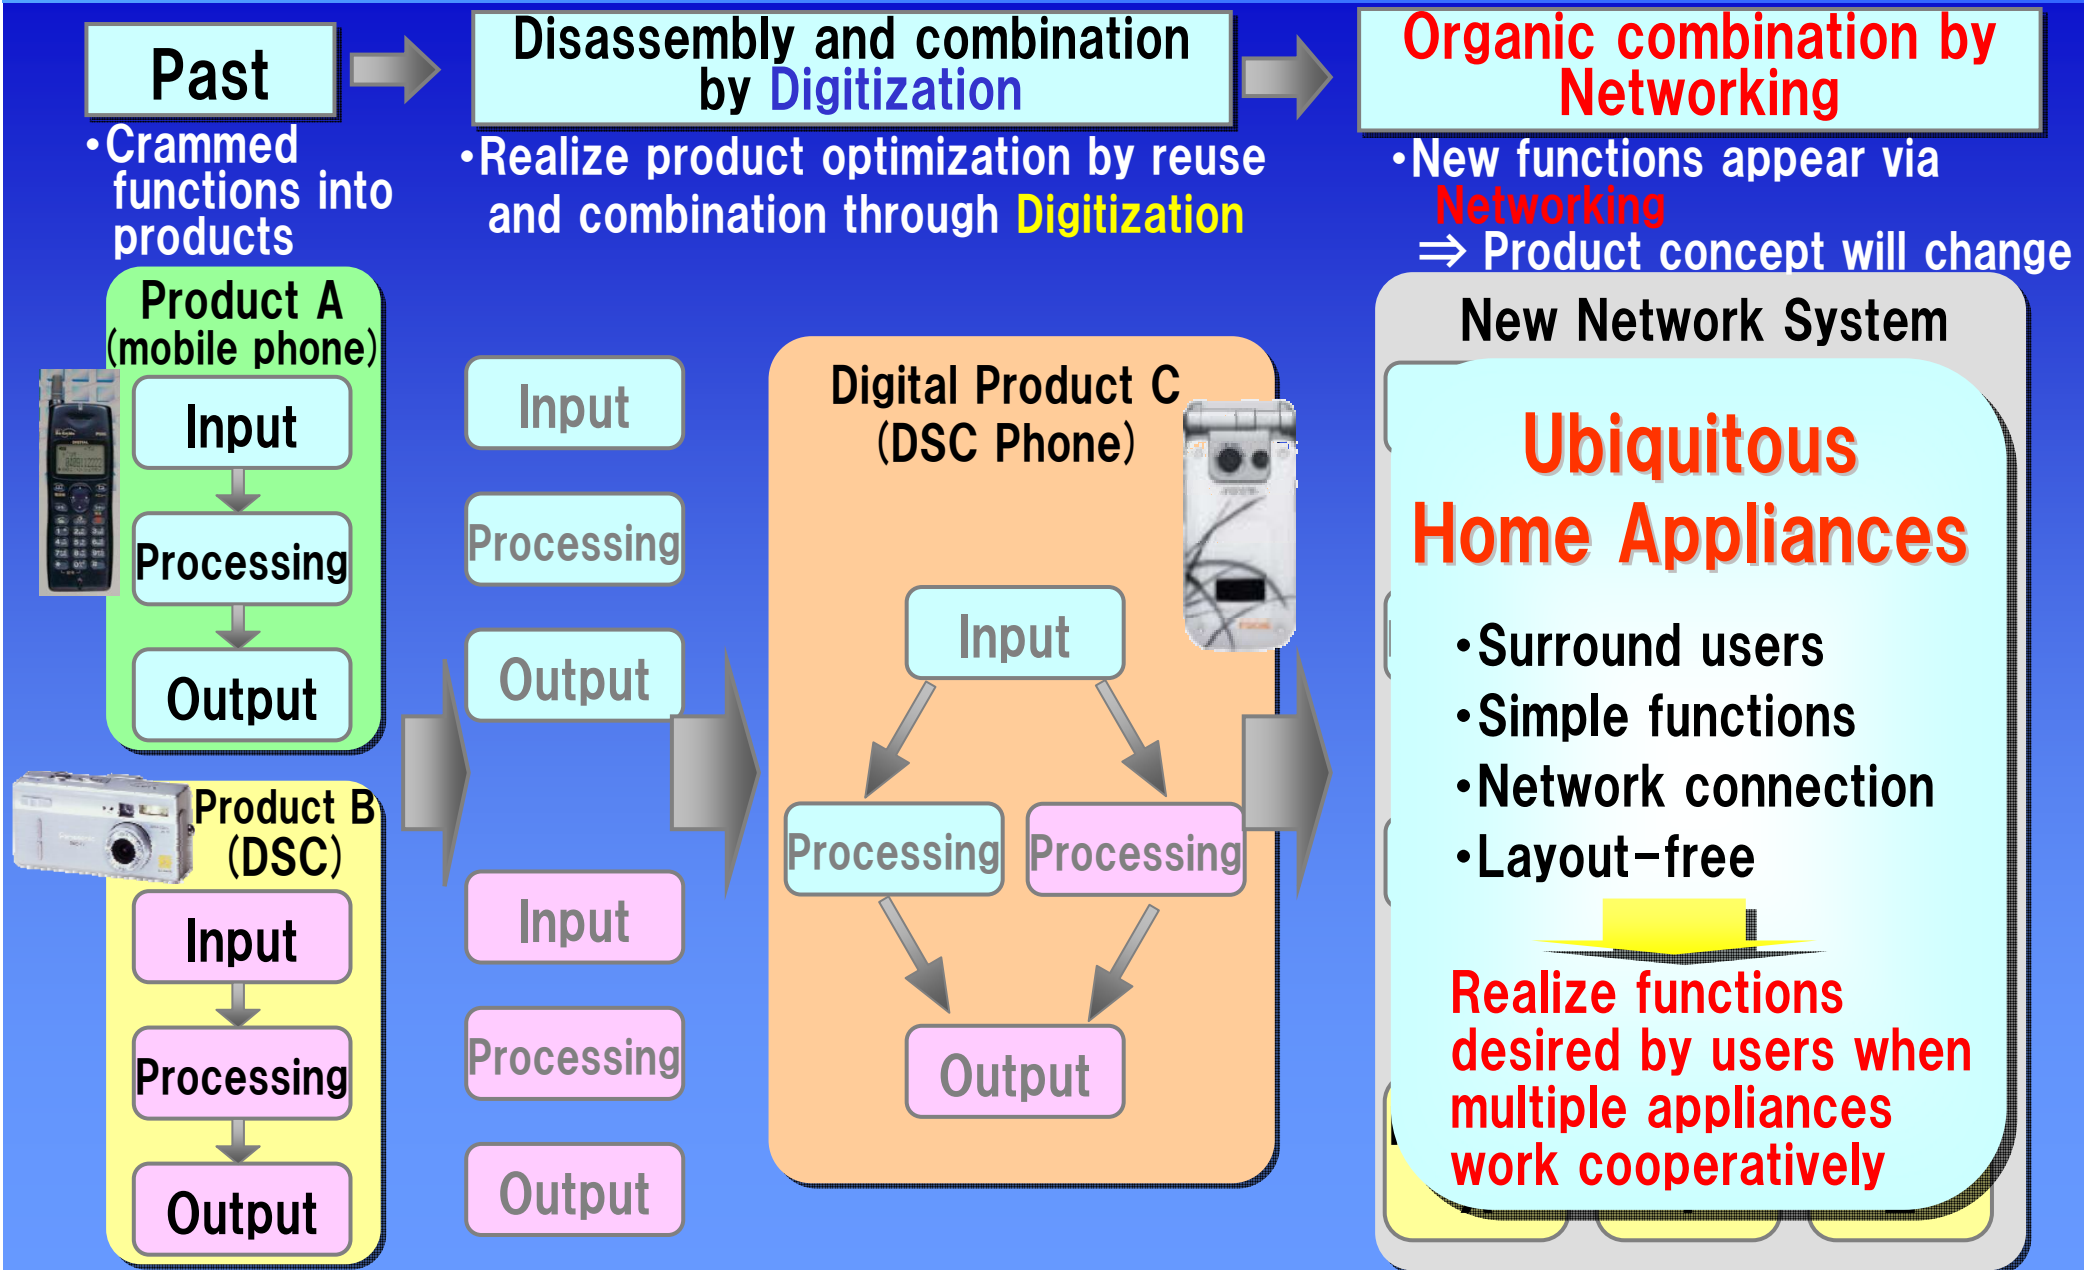

Powerline/Coaxial cable among rooms, Wireless within a room
Service platform for digital home appliances based on

“**1 button connection**” and “**1 button diagnosis**”

HD-PLC - High speed Power Line Communication Technology

-For the purpose of lightheartedly enjoying HD pictures and Internet-
“Home Network Revolution” = HD-PLC

**Internet connection anywhere by
just plugging the cord into the AC outlet**

Toward Further Evolution of Digital Home Appliances: “Ubiquitous Home Appliances”