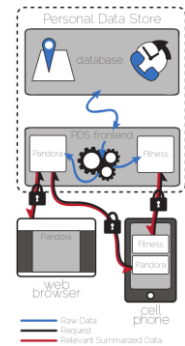

openPDS

- **Secure Distributed Identity and Authentication:** OpenID Connect, organic biometrics.
- **Auditability:** User can verify what data is read, what data about him leaves the system, and how it is used.
- **Answers not raw data.** OpenPDS uses secure local computation to avoid releasing raw data whenever possible.